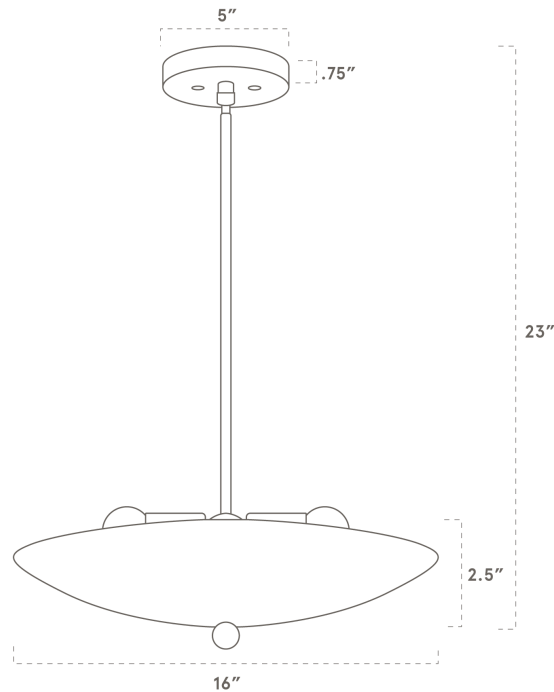

WORLEY'S

LIGHTING

Wylie Pendant

CH-WYLI-034

OVERVIEW

Download Spec Sheet The Wylie Pendant combines a 16" glass diffuser with clean, modern details for an updated classic look.

Certifications	UL and cUL damp locations
Lamping	(2) E26, 60W Max, Bulbs not included
Mounting	4", Universal
Lead Time	2-3 weeks
Dimensions	16" depth, 16" width, 23" height
As Shown	Cornsilk Oak, Classic Brass

WORLEYSLIGHTING.COM
TRADE@WORLEYSLIGHTING.COM

DIMENSIONS

Overall	16" depth, 16" width, 23" height
Canopy	5" diameter .75" depth
Shade	16" width, 2.5" height
Materials	Wood, brass or powder coated steel and aluminum, glass
Origin	Made in USA of U.S. and imported parts