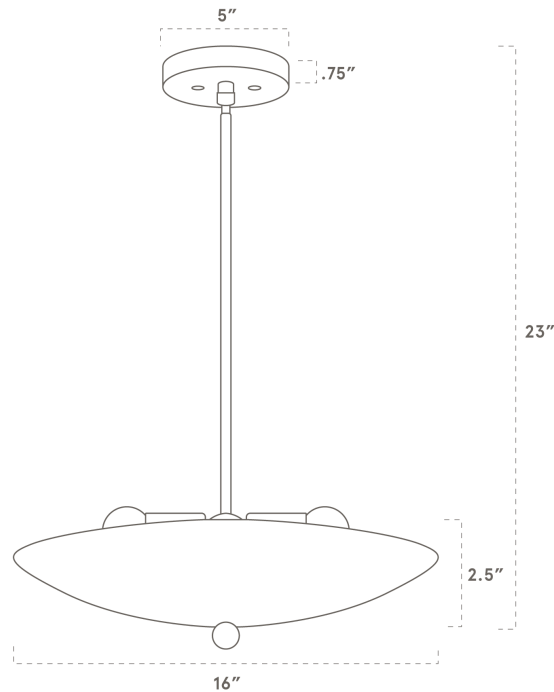

### OVERVIEW

The Wylie Pendant combines a 16" glass diffuser with clean, modern details for an updated classic look.

<b>Certifications</b>	UL and cUL damp locations
<b>Lamping</b>	(1) E26, 550 Lumens, <a href="#">Bulb included</a>
<b>Mounting</b>	4", Universal
<b>Lead Time</b>	2-3 weeks
<b>Dimensions</b>	16" depth, 16" width, 23" height
<b>As Shown</b>	Cornsilk Oak, Classic Brass

## DIMENSIONS

<b>Overall</b>	16" depth, 16" width, 23" height
<b>Canopy</b>	5" diameter .75" depth
<b>Shade</b>	16" width, 2.5" height
<b>Materials</b>	Wood, brass or powder coated steel and aluminum, glass
<b>Origin</b>	Made in USA of U.S. and imported parts