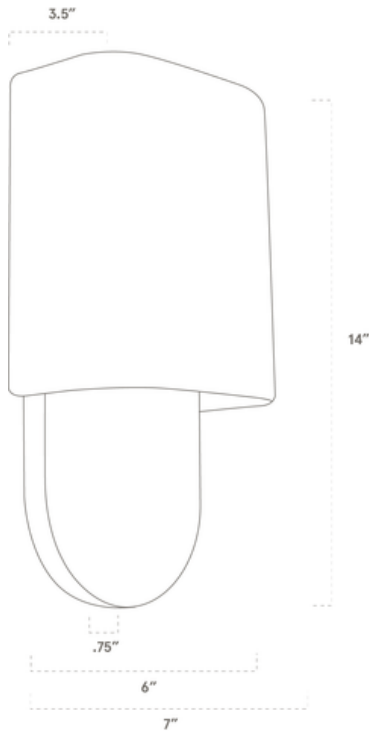

<b>Certifications</b>	UL and cUL damp locations
<b>Lamping</b>	(1) E26, 550 Lumens, <a href="#">Bulb included</a>
<b>Mounting</b>	4", Universal
<b>Lead Time</b>	2-3 weeks
<b>Dimensions</b>	3.5" depth, 7" width, 14" height
<b>As Shown</b>	White Oak, Classic Brass, White Linen

## DIMENSIONS

<b>Overall</b>	3.5" depth, 7" width, 14" height
<b>Canopy</b>	6" width, .75" depth
<b>Shade</b>	3.5" depth, 7" width, 8.5" height
<b>Materials</b>	wood, brass or powder coated steel and aluminum, porcelain
<b>Lamp Included</b>	550 Lumens, 2700K, Emery Allen