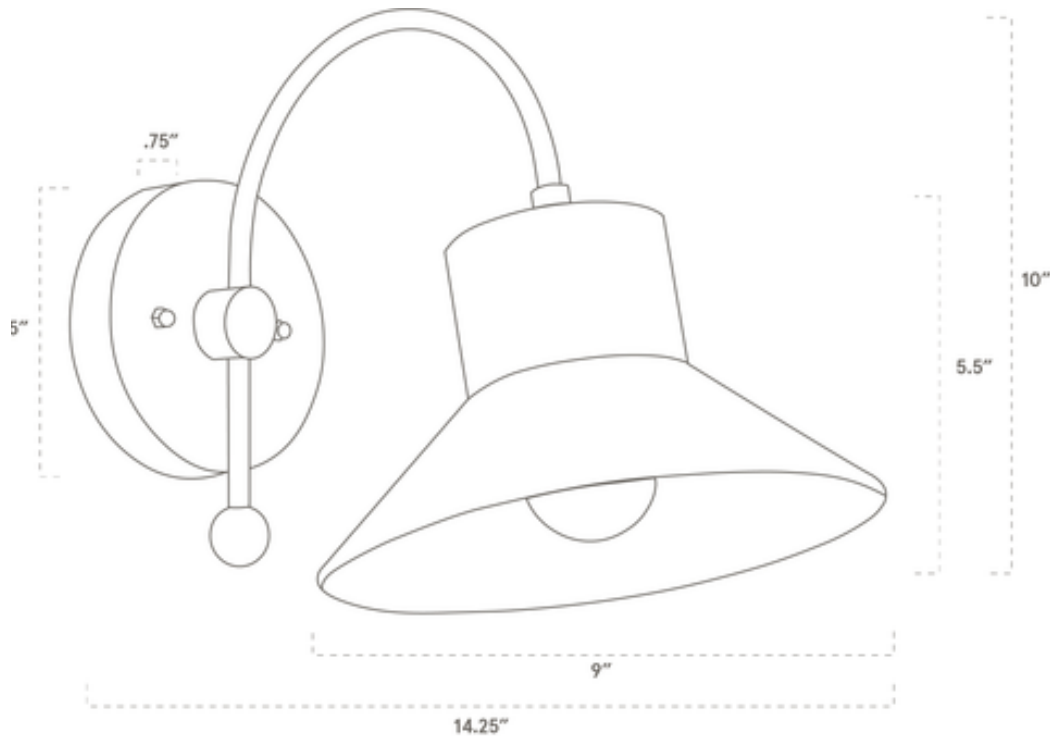

WORLEY'S

LIGHTING

Wood Hood Sconce

WS-WDHD-088

OVERVIEW

Details Each bold, wooden shade is cut from solid white oak by talented artisans. Every piece in the Wood Hood collection is full of the warmth, texture and originality that only wood can provide.

WORLEYSLIGHTING.COM
TRADE@WORLEYSLIGHTING.COM

DIMENSIONS

Overall	14.25" depth, 9" width, 10" height
Canopy	5" diameter .75" depth
Shade	9" diameter, 5.5" height
Materials	Wood, brass or powder coated steel and aluminum
Origin	Made in USA of U.S. and imported parts