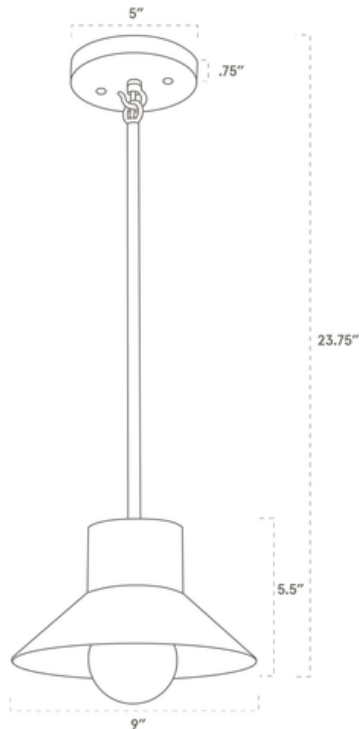

<b>Certifications</b>	UL and cUL damp locations
<b>Lamping</b>	(1) E26, 60W, Bulb not included
<b>Mounting</b>	4", Universal
<b>Notes</b>	Small imperfections may be present due to the turning process.
<b>Lead Time</b>	2-3 weeks
<b>Dimensions</b>	9" depth, 9" width, 11" height
<b>As Shown</b>	White Oak, Oxidized Brass

## DIMENSIONS

<b>Overall</b>	9" depth, 9" width, 23.75" height
<b>Canopy</b>	5" diameter .75" depth
<b>Shade</b>	9" diameter, 5.5" height
<b>Materials</b>	Wood, brass or powder coated steel and aluminum
<b>Origin</b>	Made in USA of U.S. and imported parts