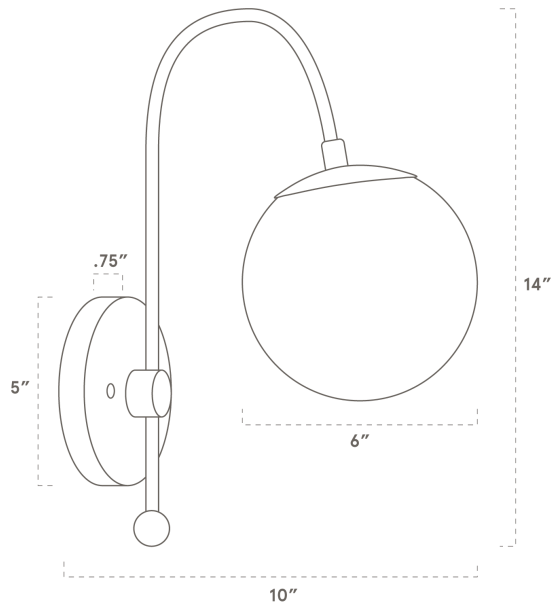

WORLEY'S

LIGHTING

Willow Sconce

WS-WILL-086

OVERVIEW

Each lamp is crafted with care in our South Carolina studio from your choice of wood and metal finishes.

Certifications	UL and cUL damp locations
Lamping	(1) E26, 60W, Bulb not included
Mounting	4", Universal
Lead Time	2-3 weeks
Dimensions	10" depth, 6" width, 15" height
As Shown	Walnut, Classic Brass, Frosted

WORLEYSLIGHTING.COM
TRADE@WORLEYSLIGHTING.COM

DIMENSIONS

Overall	10" depth, 6" width, 15" height
Canopy	5" diameter .75" depth
Shade	6" diameter
Materials	Wood, brass or powder coated steel and aluminum, glass
Origin	Made in USA of U.S. and imported parts