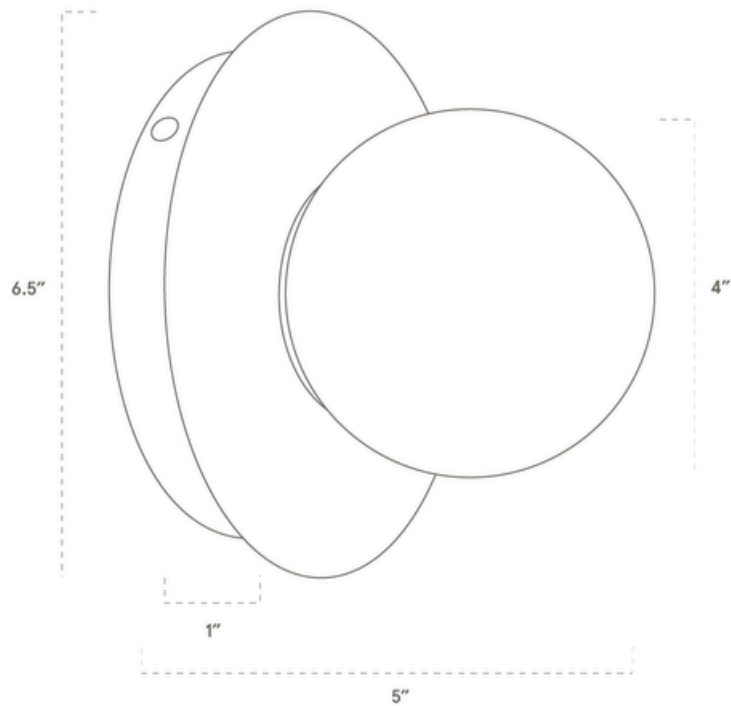

### OVERVIEW

An elegant glass orb and wooden canopy combine to create a simple and stylish light. This versatile lamp can be mounted to the wall or ceiling, adding interest to any space.

<b>Certifications</b>	UL and cUL damp locations
<b>Lamping</b>	(1) E26, 550 Lumens, <a href="#">Bulb included</a>
<b>Mounting</b>	4", Universal
<b>Lead Time</b>	2-3 weeks
<b>Dimensions</b>	5" depth, 6.5" width, 6.5" height
<b>As Shown</b>	Cornsilk Oak, Classic Brass

## DIMENSIONS

<b>Overall</b>	5" depth, 6.5" width, 6.5" height
<b>Canopy</b>	6.5" diameter 1" depth
<b>Shade</b>	4" diameter
<b>Materials</b>	Wood, brass or powder coated steel and aluminum, glass
<b>Origin</b>	Made in USA of U.S. and imported parts