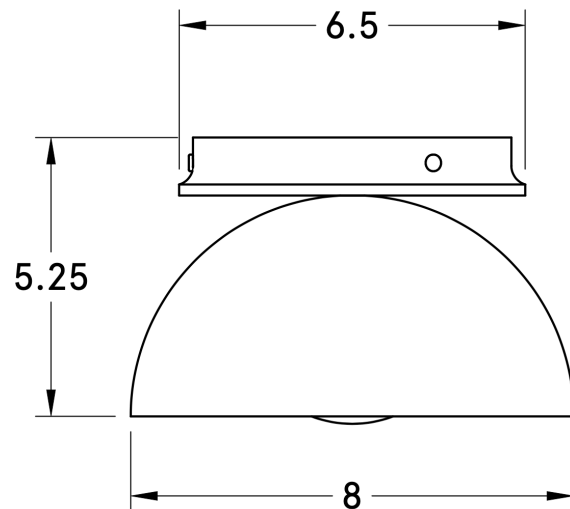

WORLEY'S

LIGHTING

Tupelo Dome Flush Mount 8"

SM-TU08-030

OVERVIEW

A dome shade housing a glass orb and uniquely patterned wooden canopy combine to create a statement flush mount.

Certifications	UL and cUL damp locations
Lamping	(1) E26, 550 Lumens, Bulb included
Mounting	4", Universal
Lead Time	2-3 weeks
Dimensions	8" depth, 8" width, 5.25" height
As Shown	White Oak, Classic Brass

WORLEYSLIGHTING.COM
TRADE@WORLEYSLIGHTING.COM

DIMENSIONS

Overall	8" depth, 8" width, 5.25" height
Canopy	6.5" diameter 1" depth
Shade	8" diameter, 4" diameter globe
Materials	Wood, brass or powder coated steel and aluminum, glass
Origin	Made in USA of U.S. and imported parts