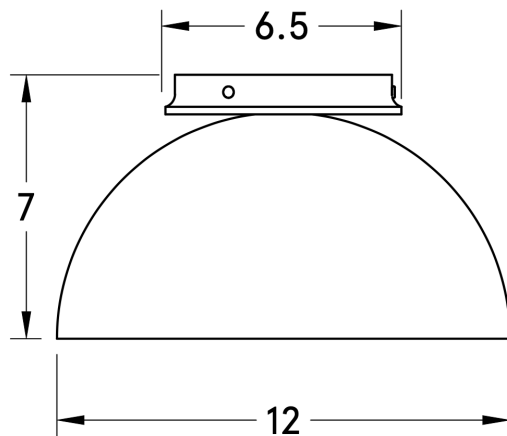

WORLEY'S

LIGHTING

Tupelo Dome Flush Mount 12"

SM-TU12-029

OVERVIEW

A dome shade housing a glass orb and uniquely patterned wooden canopy combine to create a statement flush mount.

Certifications	UL and cUL damp locations
Lamping	(1) E26, 550 Lumens, Bulb included
Mounting	4", Universal
Lead Time	2-3 weeks
Dimensions	12" depth, 12" width, 7" height
As Shown	Walnut, Matte Black

WORLEYSLIGHTING.COM
TRADE@WORLEYSLIGHTING.COM

DIMENSIONS

Overall	12" depth, 12" width, 7" height
Canopy	6.5" diameter 1" depth
Shade	12" diameter, 4" diameter globe
Materials	Wood, brass or powder coated steel and aluminum, glass
Origin	Made in USA of U.S. and imported parts