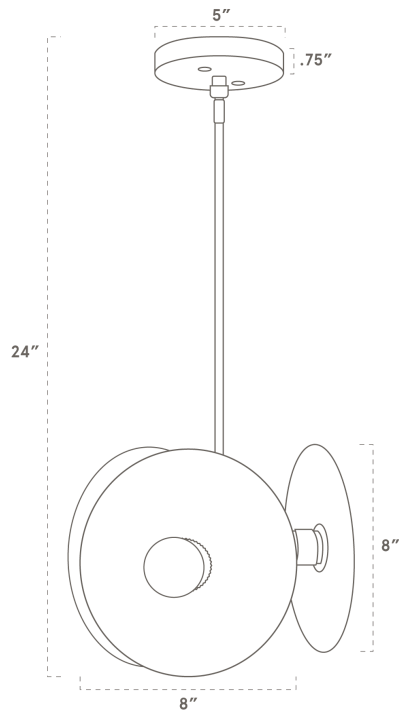

<b>Certifications</b>	UL and cUL damp locations
<b>Lamping</b>	(3) E26, 60W, Bulb not included
<b>Mounting</b>	4", Universal
<b>Lead Time</b>	2-3 weeks
<b>Dimensions</b>	8" depth, 8" width, 24" height
<b>As Shown</b>	Black Ash, Matte Black Rods, Classic Brass Shades

## DIMENSIONS

<b>Overall</b>	8" depth, 8" width, 24" height
<b>Canopy</b>	5" diameter .75" depth
<b>Shade</b>	8" diameter
<b>Materials</b>	Wood, brass or powder coated steel and aluminum
<b>Origin</b>	Made in USA of U.S. and imported parts