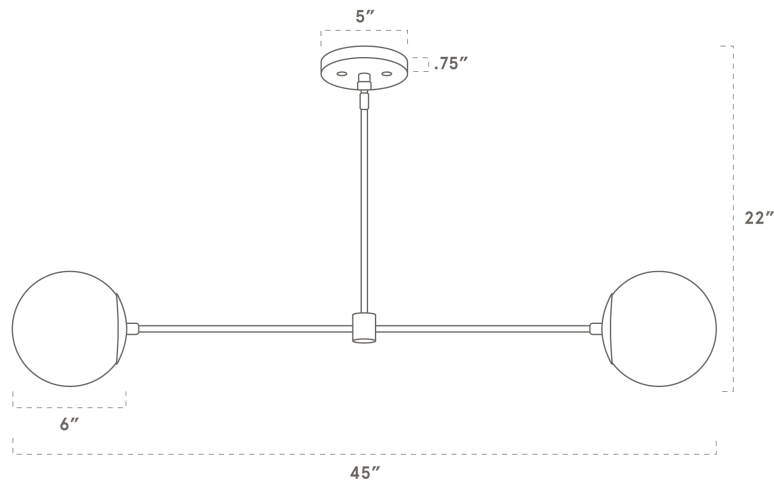

### OVERVIEW

A minimalist pendant light featuring two glass globe shades, delicate, branching arms and a hardwood canopy.

<b>Certifications</b>	UL and cUL damp locations
<b>Lamping</b>	(2) E26, 60W, Bulbs not included
<b>Mounting</b>	4", Universal
<b>Lead Time</b>	2-3 weeks
<b>Dimensions</b>	6" depth, 45" width, 22" height
<b>As Shown</b>	Charcoal Oak, Classic Brass, Frosted

## DIMENSIONS

<b>Overall</b>	6" depth, 45" width, 22" height
<b>Canopy</b>	5" diameter .75" depth
<b>Shade</b>	6" diameter
<b>Materials</b>	Wood, brass or powder coated steel and aluminum, glass
<b>Origin</b>	Made in USA of U.S. and imported parts