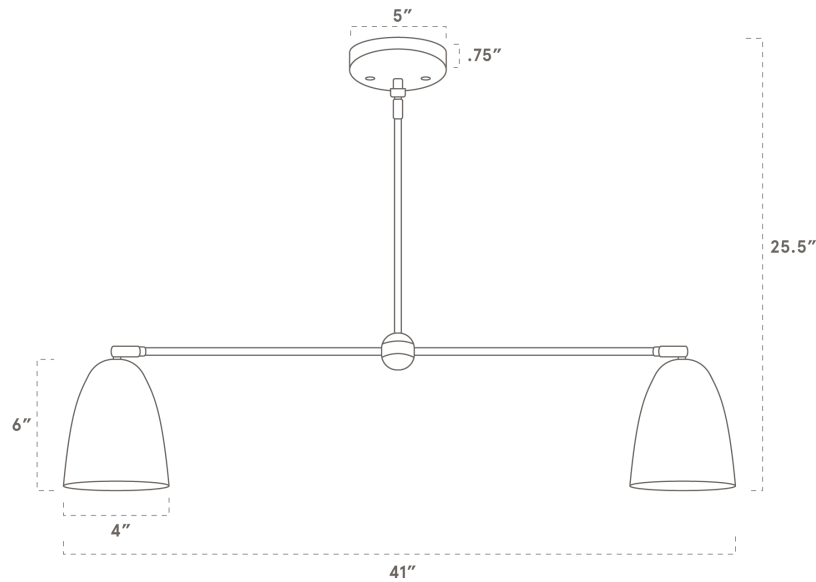

WORLEY'S

LIGHTING

T Colony Chandelier with Cone Shades

CH-TCCS-026

OVERVIEW

A minimalist pendant light featuring two cylindrical shades delicate, branching arms and a hardwood canopy.

Certifications	UL and cUL damp locations
Lamping	(2) E26, 60W, Bulb not included
Mounting	4", Universal
Lead Time	2-3 weeks
Dimensions	5" depth, 41" width, 25.5" height
As Shown	Cornsilk Oak, Satin White, Classic Brass Accents

WORLEYSLIGHTING.COM
TRADE@WORLEYSLIGHTING.COM

DIMENSIONS

Overall	5" depth, 41" width, 25.5" height
Canopy	5" diameter .75" depth
Shade	4" diameter, 6" height
Rotation	Adjustable swivel at shades
Materials	Wood, brass or powder coated steel and aluminum
Origin	Made in USA of U.S. and imported parts