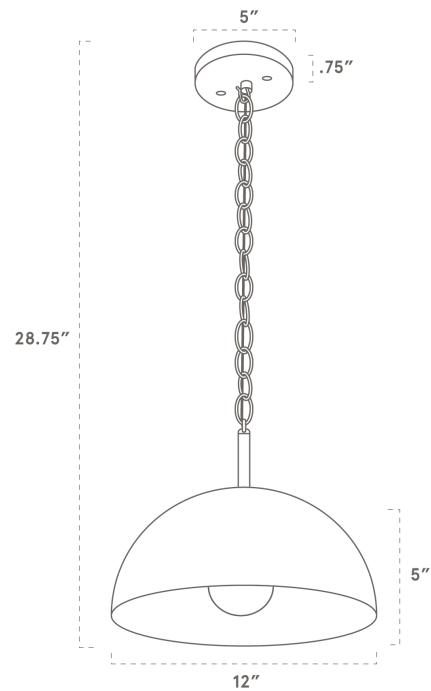

WORLEY'S

LIGHTING

Sunrise Pendant 12"

PL-SR12-026

OVERVIEW

Beautiful and modern, each piece in the Sunrise Collection features a spun dome shade, stylish hook and loop detail and an original wooden canopy. infinitely versatile look and feel.

undefined	Choose from our pallet of material combinations for an infinitely versatile look and feel.
Certifications	UL and cUL damp locations
Lamping	(1) E26, 60W, Bulb not included
Mounting	4", Universal
Lead Time	2-3 weeks
Dimensions	12" depth, 12" width, 27.75" height
As Shown	Walnut, Oxidized Brass Chain and Rod, Satin White Shade

WORLEYSLIGHTING.COM
TRADE@WORLEYSLIGHTING.COM

DIMENSIONS

Overall	12" depth, 12" width, 27.75" height
Canopy	5" diameter .75" depth
Shade	12" diameter, 6" height
Materials	Wood, brass or powder coated steel and aluminum
Origin	Made in USA of U.S. and imported parts