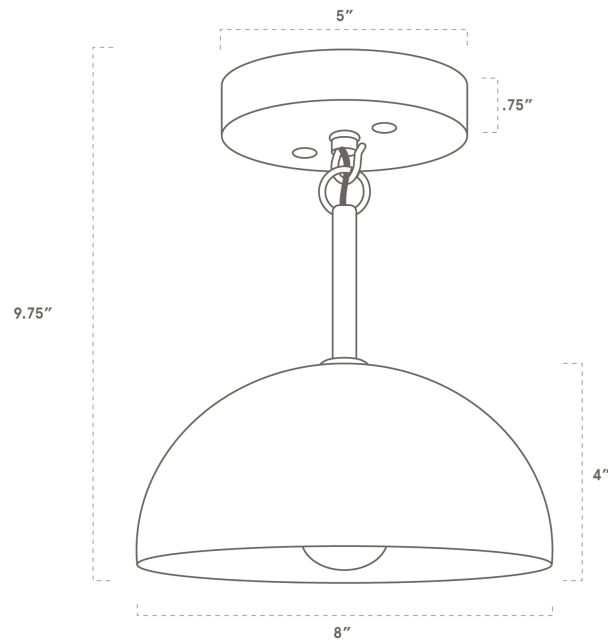

## Sunrise Flush Mount 8"

SM-SR08-026

### OVERVIEW

Beautiful and modern, each piece in the Sunrise Collection features a spun dome shade, stylish hook and loop detail and an original wooden canopy. infinitely versatile look and feel.

<b>undefined</b>	Choose from our pallet of material combinations for an infinitely versatile look and feel.
<b>Certifications</b>	UL and cUL damp locations
<b>Lamping</b>	(1) E26, 60W, Bulb not included
<b>Mounting</b>	4", Universal
<b>Lead Time</b>	2-3 weeks
<b>Dimensions</b>	8" depth, 8" width, 9.75" height
<b>As Shown</b>	Walnut, Classic Brass

## DIMENSIONS

<b>Overall</b>	8" depth, 8" width, 9.75" height
<b>Canopy</b>	5" diameter .75" depth
<b>Shade</b>	8" diameter, 4" height
<b>Materials</b>	Wood, brass or powder coated steel and aluminum
<b>Origin</b>	Made in USA of U.S. and imported parts