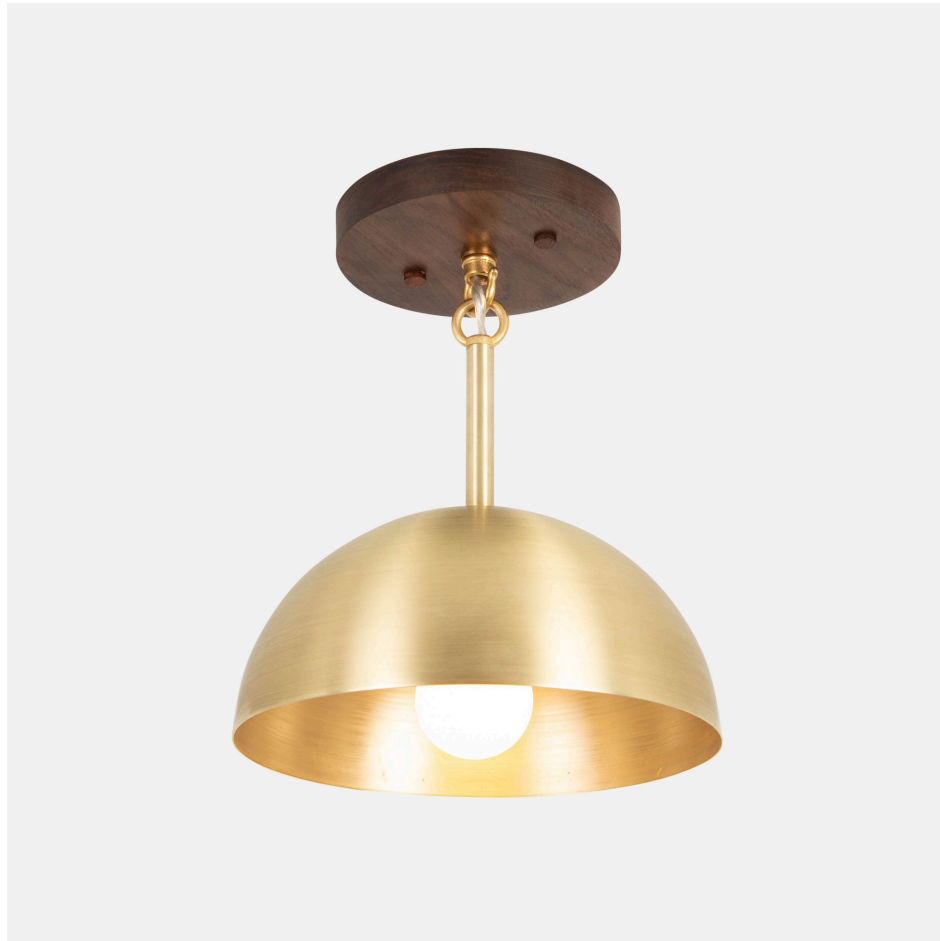

# WORLEY'S

LIGHTING

## Sunrise Flush Mount 8"

SM-SR08-026

### OVERVIEW

Beautiful and modern, each piece in the Sunrise Collection features a spun dome shade, stylish hook and loop detail and an original wooden canopy. infinitely versatile look and feel.

<b>undefined</b>	Choose from our pallet of material combinations for an infinitely versatile look and feel.
<b>Certifications</b>	UL and cUL damp locations
<b>Lamping</b>	(1) E26, 60W, Bulb not included
<b>Mounting</b>	4", Universal
<b>Lead Time</b>	2-3 weeks
<b>Dimensions</b>	8" depth, 8" width, 9.75" height
<b>As Shown</b>	Walnut, Classic Brass

## DIMENSIONS

<b>Overall</b>	8" depth, 8" width, 9.75" height
<b>Canopy</b>	5" diameter .75" depth
<b>Shade</b>	8" diameter, 4" height
<b>Materials</b>	Wood, brass or powder coated steel and aluminum
<b>Origin</b>	Made in USA of U.S. and imported parts