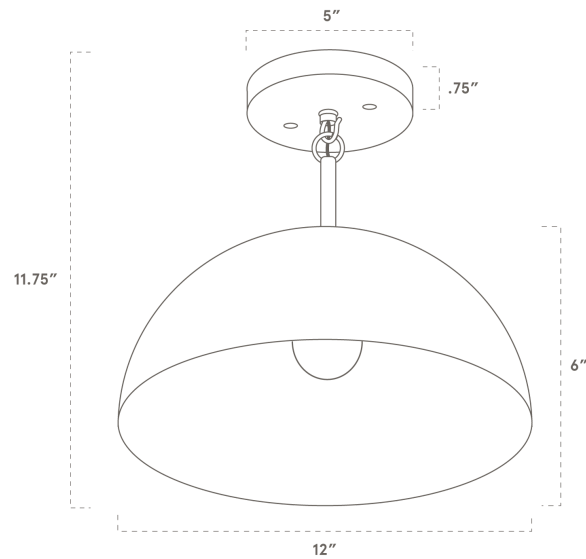

## Sunrise Flush Mount 12"

SM-SR12-025

### OVERVIEW

Beautiful and modern, each piece in the Sunrise Collection features a spun dome shade, stylish hook and loop detail and an original wooden canopy. infinitely versatile look and feel.

undefined	Choose from our pallet of material combinations for an infinitely versatile look and feel.
Certifications	UL and cUL damp locations
Lamping	(1) E26, 60W, Bulb not included
Mounting	4", Universal
Lead Time	2-3 weeks
Dimensions	12" depth, 12" width, 11.75" height
As Shown	Black Ash, Matte Black

## DIMENSIONS

<b>Overall</b>	12" depth, 12" width, 11.75" height
<b>Canopy</b>	5" diameter .75" depth
<b>Shade</b>	12" diameter, 6" height
<b>Materials</b>	Wood, brass or powder coated steel and aluminum
<b>Origin</b>	Made in USA of U.S. and imported parts