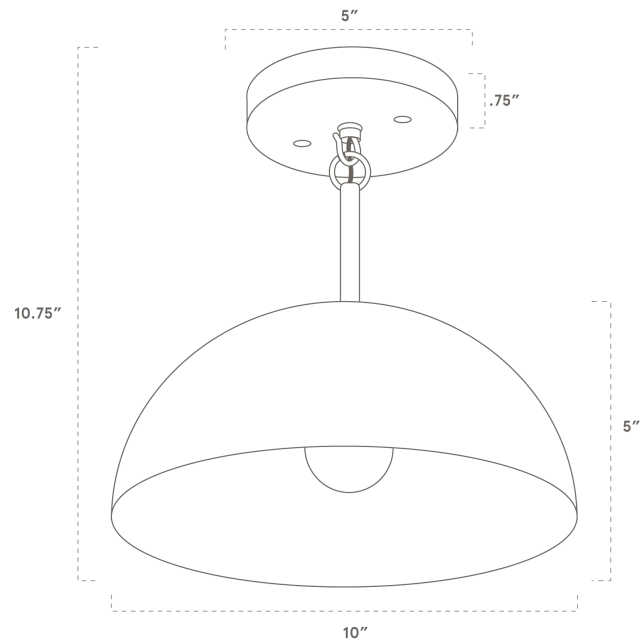

WORLEY'S

LIGHTING

Sunrise Flush Mount 10"

SM-SR10-024

OVERVIEW

Beautiful and modern, each piece in the Sunrise Collection features a spun dome shade, stylish hook and loop detail and an original wooden canopy. infinitely versatile look and feel.

undefined	Choose from our pallet of material combinations for an infinitely versatile look and feel.
Certifications	UL and cUL damp locations
Lamping	(1) E26, 60W, Bulb not included
Mounting	4", Universal
Lead Time	2-3 weeks
Dimensions	10" depth, 10" width, 10.75" height
As Shown	Black Ash, Matte Black Hook and Loop, Satin White Shade

WORLEYSLIGHTING.COM
TRADE@WORLEYSLIGHTING.COM

DIMENSIONS

Overall	10" depth, 10" width, 10.75" height
Canopy	5" diameter .75" depth
Shade	10" diameter, 5" height
Materials	Wood, brass or powder coated steel and aluminum
Origin	Made in USA of U.S. and imported parts