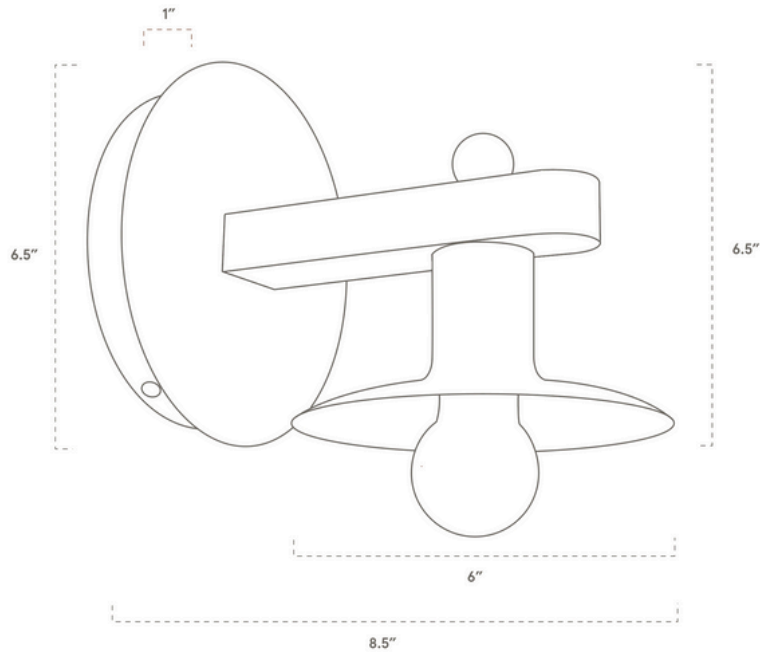

WORLEY'S

LIGHTING

Sullivan Sconce 6"

WS-SU06-075

OVERVIEW

This sconce features a sculptural silhouette, carefully crafted components and one of our signature wooden backplates. Choose from our pallet of material combinations to transform the overall look.

Certifications	UL and cUL damp locations
Lamping	(1) E26, 60W, Bulb not included
Mounting	4", Universal
Lead Time	2-3 weeks
Dimensions	8.5" depth, 6.5" width, 6.5" height
As Shown	Cornsilk Oak, Classic Brass

WORLEYSLIGHTING.COM
TRADE@WORLEYSLIGHTING.COM

DIMENSIONS

Overall	8.5" depth, 6.5" width, 6.5" height
Canopy	6.5" diameter 1" depth
Shade	6" diameter
Materials	Wood, brass or powder coated steel and aluminum
Origin	Made in USA of U.S. and imported parts