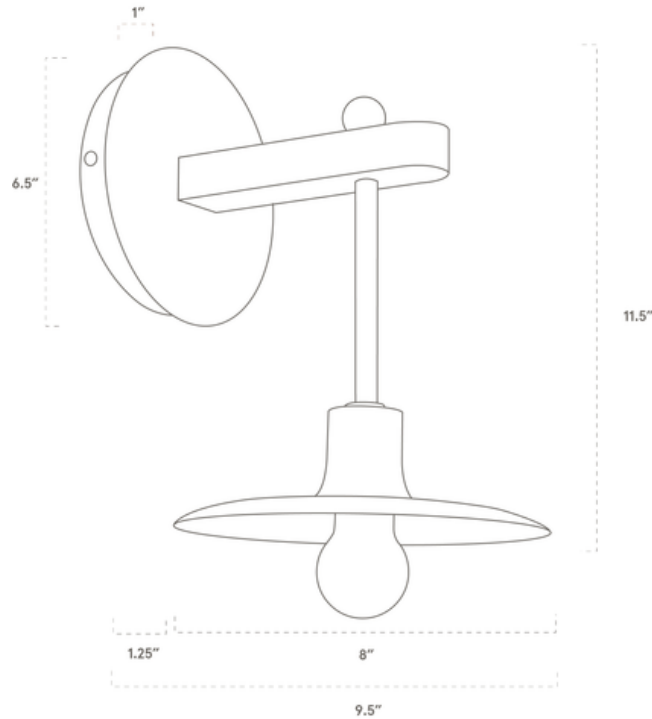

WORLEY'S

LIGHTING

Sullivan Sconce 8"

WS-SU08-076

OVERVIEW

This sconce features a sculptural silhouette, carefully crafted components and one of our signature wooden backplates. Choose from our pallet of material combinations to transform the overall look.

Certifications	UL and cUL damp locations
Lamping	(1) E26, 60W, Bulb not included
Mounting	4", Universal
Lead Time	2-3 weeks
Dimensions	9.5" depth, 8" width, 11.25" height
As Shown	White Oak, Oxidized Brass

WORLEYSLIGHTING.COM
TRADE@WORLEYSLIGHTING.COM

DIMENSIONS

Overall	9.5" depth, 8" width, 11.25" height
Canopy	6.5" diameter 1" depth
Shade	8" diameter
Clearance	1.25"
Materials	Wood, brass or powder coated steel and aluminum
Origin	Made in USA of U.S. and imported parts