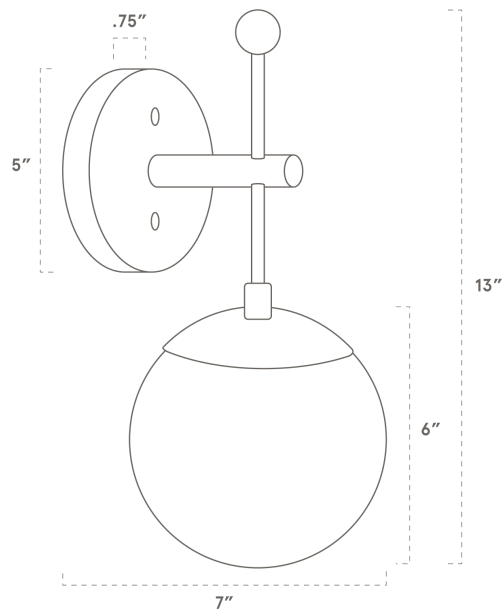

WORLEY'S

LIGHTING

Stem Globe Sconce

WS-STGB-072

OVERVIEW

A wall lamp with vintage appeal featuring a glass globe and handcrafted wooden backplate.

Choose your wood, metal and glass finish to transform the overall look

Certifications	UL and cUL damp locations
Lamping	(1) E26, 60W, Bulb not included
Mounting	4", Universal
Lead Time	2-3 weeks
Dimensions	7" depth, 6" width, 13" height
As Shown	Cornsilk Oak, Matte Black, Frosted

WORLEYSLIGHTING.COM
TRADE@WORLEYSLIGHTING.COM

DIMENSIONS

Overall	7" depth, 6" width, 13" height
Canopy	5" diameter .75" depth
Shade	6" diameter
Materials	Wood, brass or powder coated steel and aluminum, glass
Origin	Made in USA of U.S. and imported parts