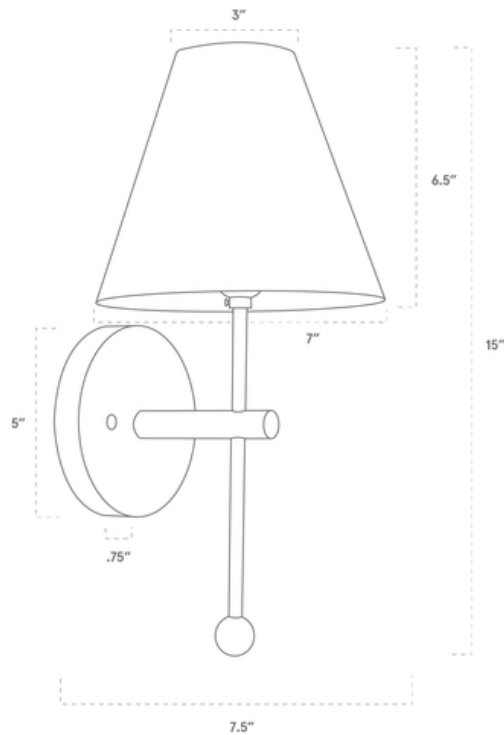

DIMENSIONS

FINISHES

Our fixtures come in a variety of wood, metal, porcelain, linen and glass finishes. To discover what finishes are available for this fixture, click the link below or visit the product page on worleyslighting.com.

STEM SCONCE WITH LINEN SHADE FINISH OPTIONS

Finish samples are available at worleyslighting.com/finishes. For pricing and purchasing, please visit worleyslighting.com or contact us with further questions.