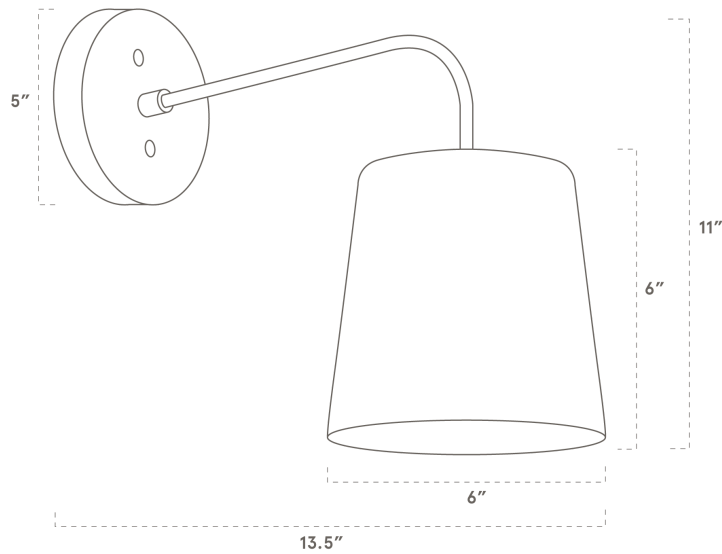

## Slope Sconce

WS-SLOP-071

### OVERVIEW

infinitely versatile look and feel

<b>Certifications</b>	UL and cUL damp locations
<b>Lamping</b>	(2) E26, 60W, Bulb not included
<b>Mounting</b>	4", Universal
<b>Lead Time</b>	2-3 weeks
<b>Dimensions</b>	13.5" depth, 6" width, 11" height
<b>As Shown</b>	Cornsilk Oak, Matte Black, White Linen

## DIMENSIONS

<b>Overall</b>	13.5" depth, 6" width, 11" height
<b>Canopy</b>	5" diameter .75" depth
<b>Shade</b>	6" diameter, 6" height
<b>Materials</b>	Wood, brass or powder coated steel and aluminum, linen
<b>Origin</b>	Made in USA of U.S. and imported parts