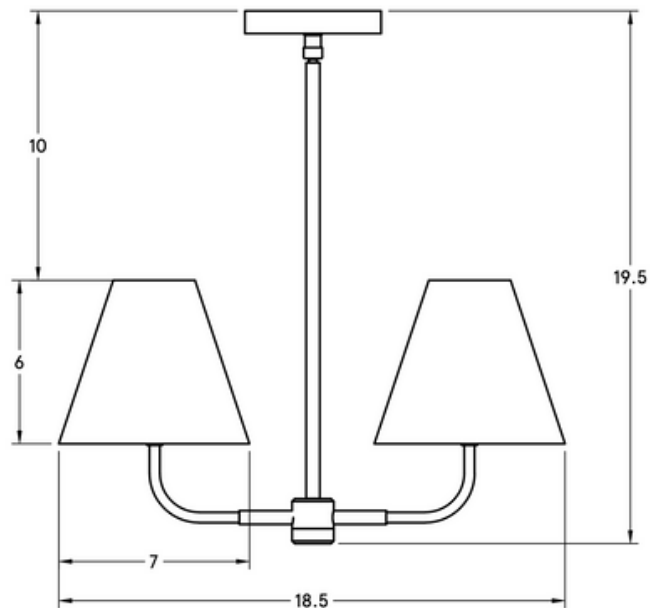

WORLEY'S

LIGHTING

Slope Chandelier Mini

CH-SCHM-034

OVERVIEW

infinitely versatile look and feel

Certifications	UL and cUL damp locations
Lamping	(2) E26, 60W, Bulb not included
Mounting	4", Universal
Lead Time	2-3 weeks
Dimensions	7" depth, 18.5" width, 19.5" height
As Shown	Cornsilk Oak, Antique Brass, White Linen

WORLEYSLIGHTING.COM
TRADE@WORLEYSLIGHTING.COM

DIMENSIONS

Overall	7" depth, 18.5" width, 19.5" height
Canopy	5" diameter .75" depth
Shade	3-7" diameter, 6" height
Down Rod	16"
Materials	Wood, Brass or powder coated steel and aluminum, linen
Origin	Made in USA of U.S. and imported parts