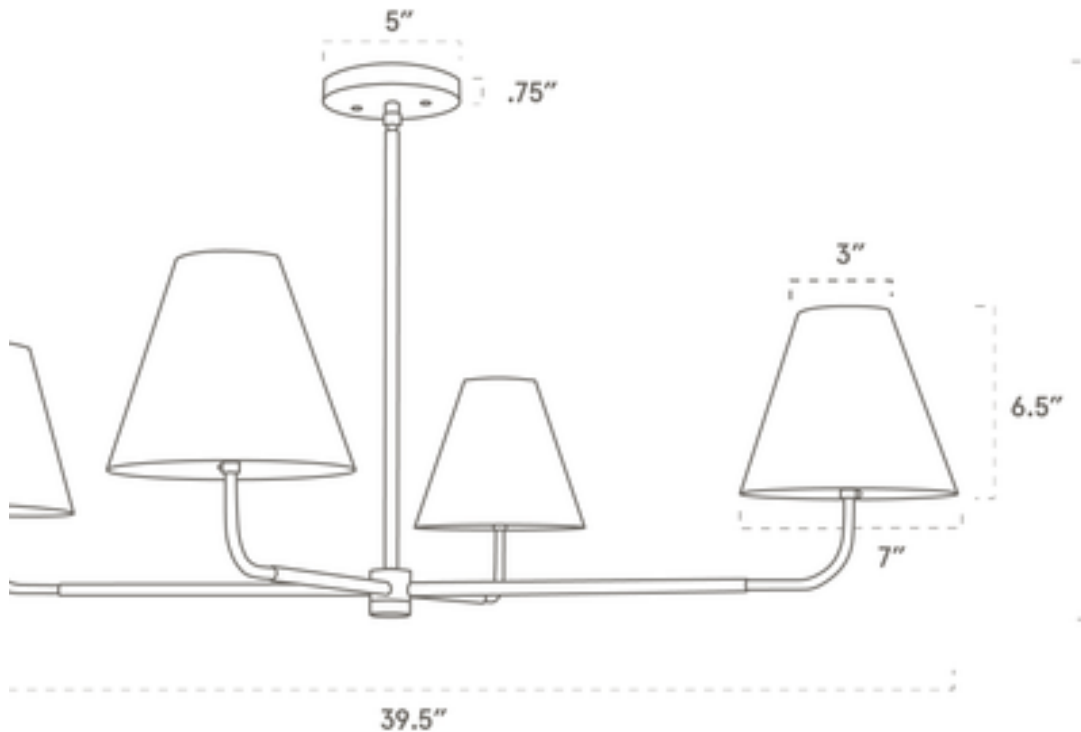

WORLEY'S

LIGHTING

Slope Chandelier 4

CH-SLP4-023

OVERVIEW

ininitely versatile look and feel

Certifications	UL and cUL damp locations
Lamping	(4) E26, 60W, Bulb not included
Mounting	4", Universal
Lead Time	2-3 weeks
Dimensions	39.5" depth, 39.5" width, 19.5" height
As Shown	Cornsilk Oak, Classic Brass, White Linen

WORLEYSLIGHTING.COM
TRADE@WORLEYSLIGHTING.COM

DIMENSIONS

Overall	39.5" depth, 39.5" width, 19.5" height
Canopy	5" diameter .75" depth
Shade	3-7" diameter, 6.5" height
Down Rod	16"
Materials	Wood, Brass or powder coated steel and aluminum, linen
Origin	Made in USA of U.S. and imported parts