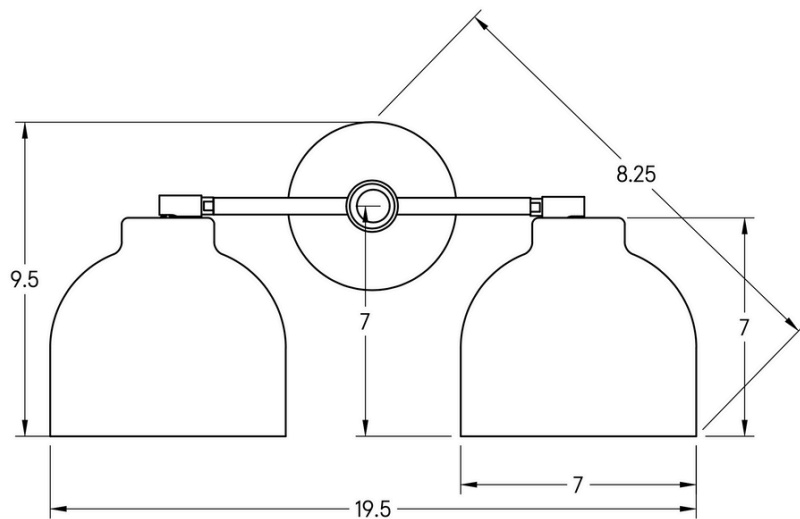

DIMENSIONS

Overall	8.25" depth, 19.5" width, 9.5" height
Canopy	5" diameter .75" depth
Shade	7" diameter, 7" height
Clearance	4"
Materials	Wood, brass or powder coated steel and aluminum, rattan
Origin	Made in USA of U.S. and imported parts

FINISHES

Our fixtures come in a variety of wood, metal, porcelain, linen and glass finishes. To discover what finishes are available for this fixture, click the link below or visit the product page on worleyslighting.com.

SEABROOK DOUBLE SCONCE FINISH OPTIONS

Finish samples are available at worleyslighting.com/finishes. For pricing and purchasing, please visit worleyslighting.com or contact us with further questions.