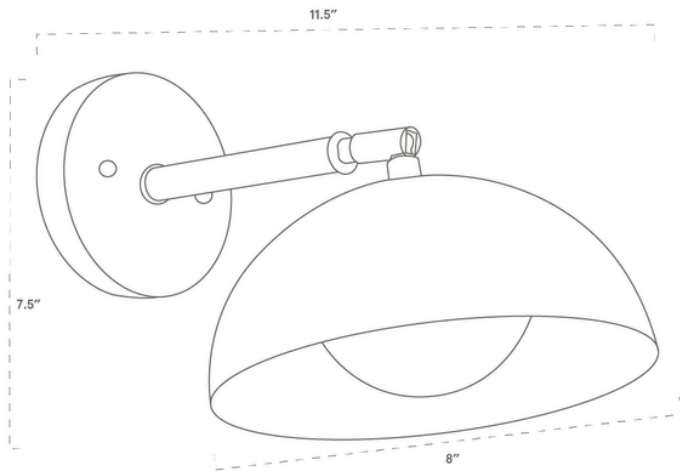

WORLEY'S

LIGHTING

Saluda Sconce

WS-SAUL-069

OVERVIEW

A stylish wall sconce with a modern dome shade and substantial wooden arm, the Saluda Sconce houses a frosted glass globe to softly diffuse light.

Certifications	UL and cUL damp locations
Lamping	(1) E26, 550 Lumens, Bulb included
Mounting	4", Universal
Lead Time	2-3 weeks
Dimensions	11.5" depth, 8" width, 7.5" height
As Shown	Cornsilk Oak, Classic Brass, Satin White Shade

WORLEYSLIGHTING.COM
TRADE@WORLEYSLIGHTING.COM

DIMENSIONS

Overall	11.5" depth, 8" width, 7.5" height
Canopy	5" diameter .75" depth
Shade	6" shade, 4" globe
Clearance	3.5"
Materials	Wood, brass or powder coated steel and aluminum, glass
Origin	Made in USA of U.S. and imported parts