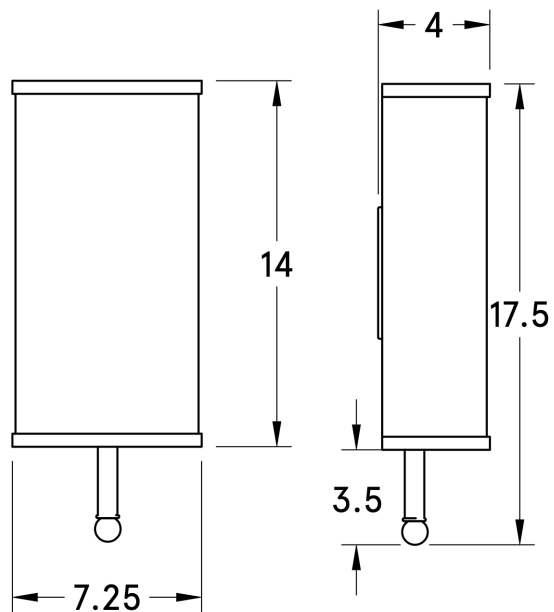

WORLEY'S

LIGHTING

Rose ADA Sconce

WS-ROSE-116

OVERVIEW

The Rose ADA Sconce features a bench-made, wooden dowel accent and a linen half-shade with tailored fabric pleats. It produces soft ambient light and is perfect for hallways or anywhere where a slim profile is required.

Certifications	UL and cUL damp locations
Lamping	(2) E26, 550 Lumens, Bulbs included
Mounting	4", Universal
Lead Time	2-4 weeks
Dimensions	4" depth, 7.25" width, 17.5" height
As Shown	Charcoal Oak, Antique Brass

WORLEYSLIGHTING.COM
TRADE@WORLEYSLIGHTING.COM

DIMENSIONS

Overall	4" depth, 7.25" width, 17.5" height
Canopy	5" diameter 1" depth
Materials	Wood, Brass or powder coated steel and aluminum, Linen
Weight	3.5lbs
Origin	Made in USA of U.S. and imported parts