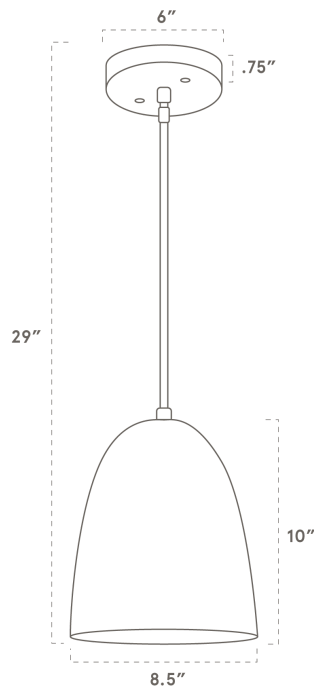

Certifications	UL and cUL damp locations
Lamping	(1) E26, 60W, Bulb not included
Mounting	4", Universal
Lead Time	2-4 weeks
Dimensions	8.5" depth, 8.5" width, 29" height
Notes	Our White Porcelain can vary in opaqueness. When the light is turned on some shades will glow with a warm pink/orange light.
As Shown	Walnut, Classic Brass, White Porcelain

WORLEYSLIGHTING.COM

TRADE@WORLEYSLIGHTING.COM

DIMENSIONS

Overall	8.5" depth, 8.5" width, 29" height
Canopy	6" diameter .75" depth
Shade	8.5" width, 10" height
Down Rod	16"
Materials	Wood, Brass or powder coated steel and aluminum, porcelain
Origin	Made in USA of U.S. and imported parts