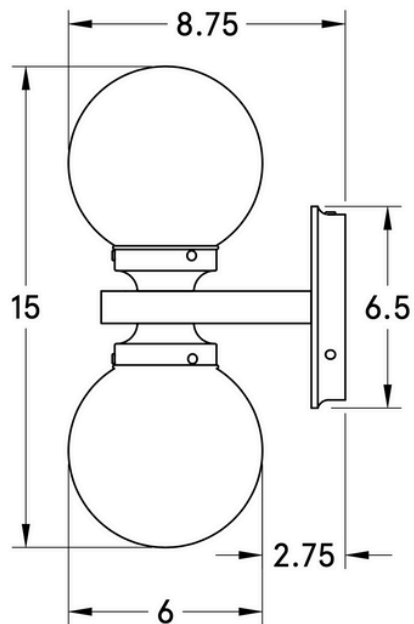

WORLEY'S

LIGHTING

Raleigh Double Sconce

WS-RALE-093

OVERVIEW

An original wooden backplate and substantial metal arm combine to create a statuesque double globe wall sconce.

Certifications	UL and cUL damp locations
Lamping	(2) E26, 60W, Bulbs not included
Mounting	4", Universal
Lead Time	2-3 weeks
Dimensions	8.75" x 6" x 15"
As Shown	Walnut, Classic Brass, Frosted Glass

WORLEYSLIGHTING.COM
TRADE@WORLEYSLIGHTING.COM

DIMENSIONS

Overall	8.75" depth, 6" width, 15" height
Canopy	6.5" diameter, 1" depth
Shade	6" diameter
Clearance	2.75"
Materials	Wood, Brass or powder coated steel and aluminum, Glass
Origin	Made in USA of U.S. and imported parts