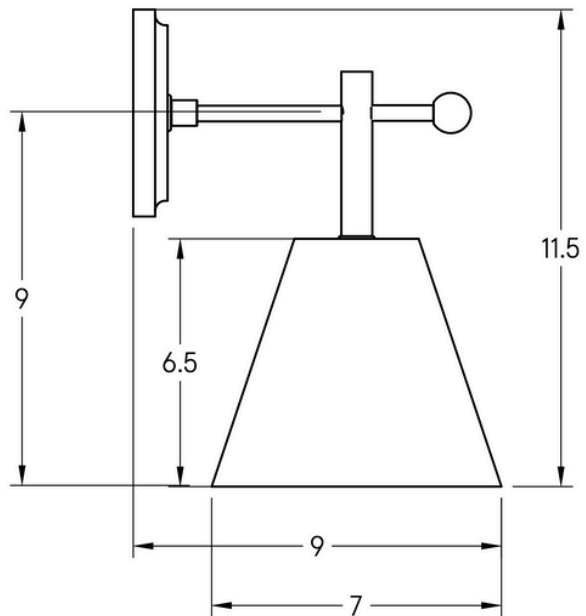

Certifications	UL and cUL damp locations
Lamping	(1) E26, 60W, Bulb not included
Mounting	4", Universal
Lead Time	2-3 weeks
Dimensions	9" depth, 7" width, 11.5" height
As Shown	Walnut, Coated Bronze

WORLEYSLIGHTING.COM
TRADE@WORLEYSLIGHTING.COM

DIMENSIONS

Overall	9" depth, 7" width, 11.5" height
Canopy	5" diameter .75" depth
Shade	3-7" diameter, 6.5" height
Materials	Wood, brass or powder coated steel and aluminum, linen
Origin	Made in USA of U.S. and imported parts