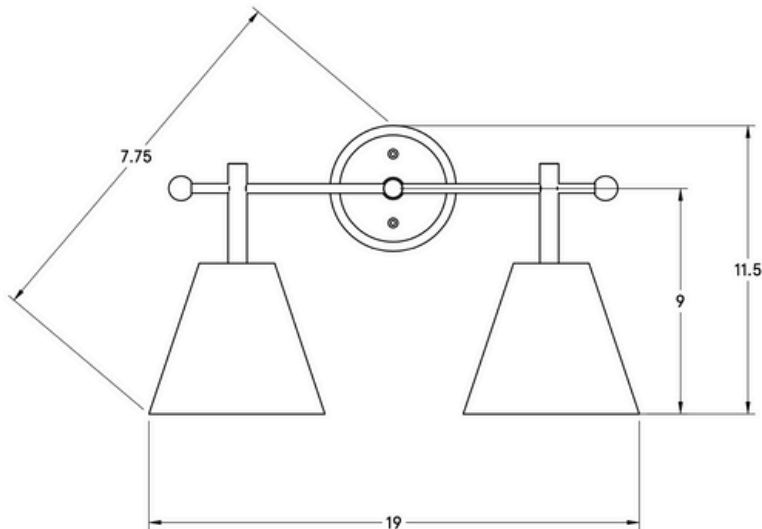

Certifications	UL and cUL damp locations
Lamping	(2) E26, 60W, Bulb not included
Mounting	4", Universal
Lead Time	2-3 weeks
Dimensions	7.75" depth, 19" width, 11.5" height
As Shown	Charcoal Oak, Coated Bronze

WORLEYSLIGHTING.COM
TRADE@WORLEYSLIGHTING.COM

DIMENSIONS

Overall	7.75" depth, 19" width, 11.5" height
Canopy	5" diameter .75" depth
Center	9" (center to bottom of shade)
Shade	3-7" diameter, 6.5" height
Clearance	.5"
Materials	Wood, brass or powder coated steel and aluminum, linen