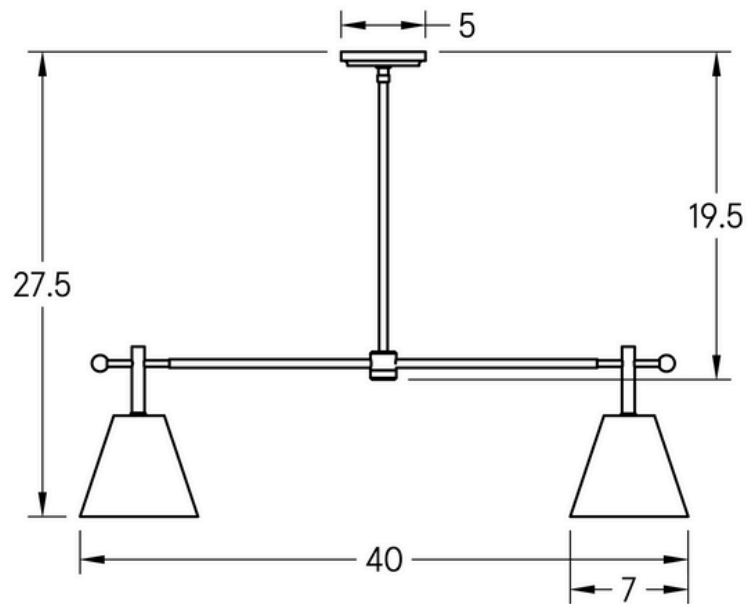

DIMENSIONS

Overall	7" depth, 40" width, 27.5" height
Canopy	5" diameter .75" depth
Shade	3-7" diameter, 6.5" height
Down Rod	16"
Materials	Wood, Brass or powder coated steel and aluminum, linen
Origin	Made in USA of U.S. and imported parts

FINISHES

Our fixtures come in a variety of wood, metal, porcelain, linen and glass finishes. To discover what finishes are available for this fixture, click the link below or visit the product page on worleyslighting.com.

PINEHURST DOUBLE PENDANT FINISH OPTIONS

Finish samples are available at worleyslighting.com/finishes. For pricing and purchasing, please visit worleyslighting.com or contact us with further questions.