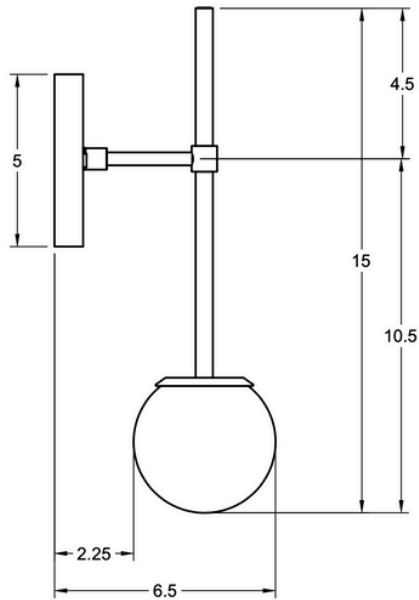

Certifications	UL and cUL damp locations
Lamping	(1) E26, 550 Lumens, Bulb included
Mounting	4", Universal
Lead Time	2-3 weeks
Dimensions	6.5" depth, 5" width, 15" height
As Shown	White Oak, Coated Bronze

WORLEYSLIGHTING.COM
TRADE@WORLEYSLIGHTING.COM

DIMENSIONS

Overall	6.5" depth, 5" width, 15" height
Canopy	5" diameter .75" depth
Shade	4" diameter
Clearance	2.25"
Materials	Wood, brass or powder coated steel and aluminum, glass
Origin	Made in USA of U.S. and imported parts