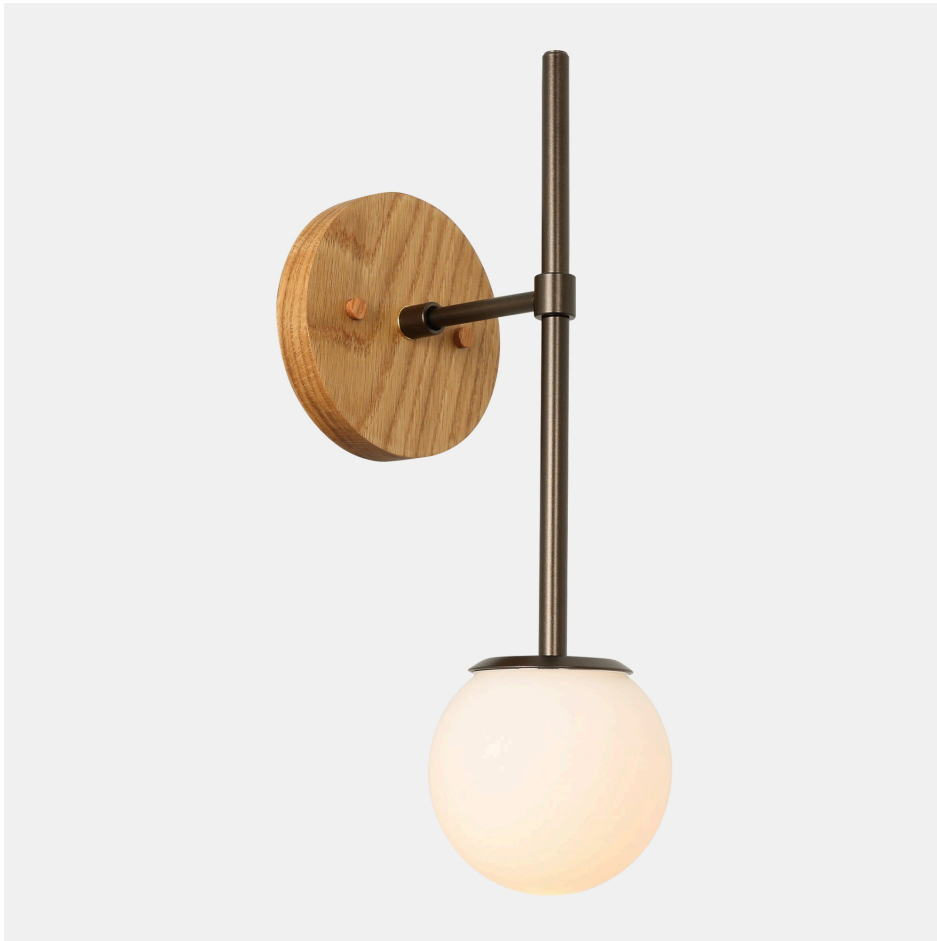

WORLEY'S

LIGHTING

Persimmon Sconce

WS-PERS-064

OVERVIEW

Simple yet eye-catching, this wall lamp casts a soft glow wherever it's placed. From bedrooms, to entry-ways to kitchens and offices, the Persimmon Sconce is well suited for any room.

Certifications	UL and cUL damp locations
Lamping	(1) E26, 550 Lumens, Bulb included
Mounting	4", Universal
Lead Time	2-3 weeks
Dimensions	6.5" depth, 5" width, 15" height
As Shown	White Oak, Coated Bronze

WORLEYSLIGHTING.COM
TRADE@WORLEYSLIGHTING.COM

DIMENSIONS

Overall	6.5" depth, 5" width, 15" height
Canopy	5" diameter .75" depth
Shade	4" diameter
Clearance	2.25"
Materials	Wood, brass or powder coated steel and aluminum, glass
Origin	Made in USA of U.S. and imported parts