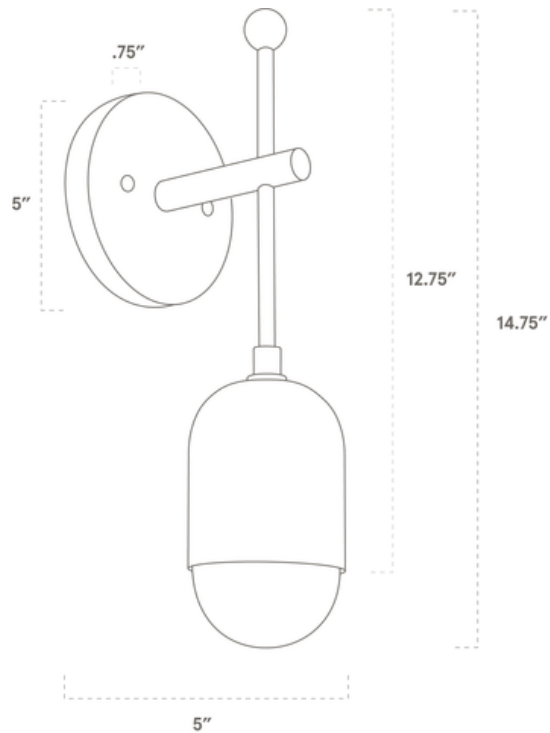

## Pebble Sconce 13"

WS-PB13-063

<b>Certifications</b>	UL and cUL damp locations
<b>Lamping</b>	(1) E26, 60W, Bulb not included
<b>Mounting</b>	4", Universal
<b>Lead Time</b>	2-3 weeks
<b>Dimensions</b>	5" depth, 5" width, 12.75" height
<b>As Shown</b>	Walnut, Antique Brass, Satin White Shade

## DIMENSIONS

<b>Overall</b>	(with G25 bulb) 5" depth, 5" width, 14.75" height
<b>Canopy</b>	5" diameter .75" depth
<b>Shade</b>	3.5" diameter
<b>Materials</b>	Wood, brass or powder coated steel and aluminum
<b>Origin</b>	Made in USA of U.S. and imported parts