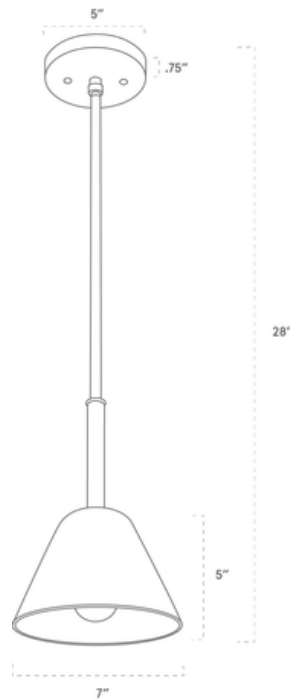

Certifications	UL and cUL damp locations
Lamping	(1) E26, 60W, Bulb not included
Mounting	4", Universal
Lead Time	2-3 weeks
Dimensions	7" depth, 7" width, 28" height
As Shown	Cotton White Oak, Classic Brass, Tan Porcelain

WORLEYSLIGHTING.COM
TRADE@WORLEYSLIGHTING.COM

DIMENSIONS

Overall	7" depth, 7" width, 28" height
Canopy	5" diameter .75" depth
Shade	7" width, 5" height
Materials	Wood, brass or powder coated steel and aluminum, porcelain
Origin	Made in USA of U.S. and imported parts