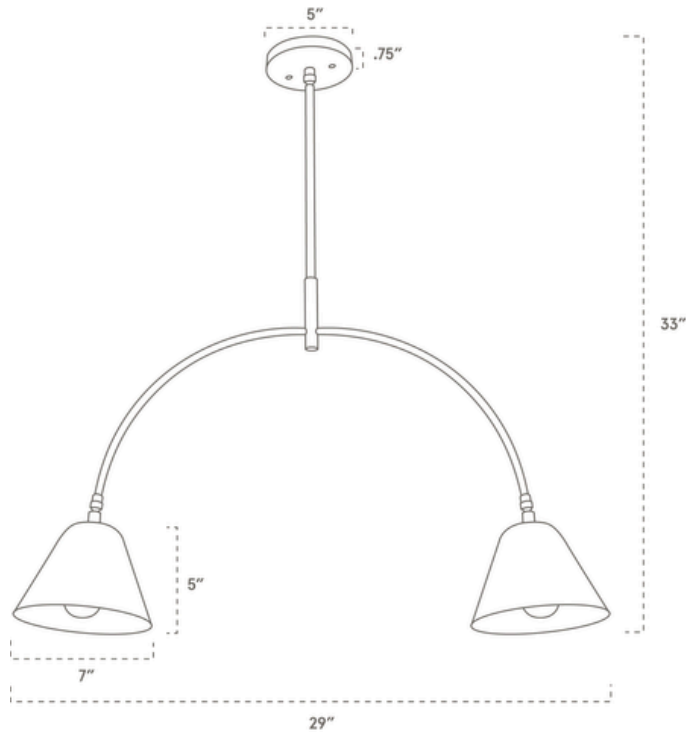

## OVERVIEW

<b>Certifications</b>	UL and cUL damp locations
<b>Lamping</b>	(2) E26, 60W, Bulb not included
<b>Mounting</b>	4", Universal
<b>Lead Time</b>	2-3 weeks
<b>Dimensions</b>	7" depth, 29" width, 33" height
<b>As Shown</b>	Charcoal Oak, Classic Brass, White Porcelain

## DIMENSIONS

<b>Overall</b>	7" depth, 29" width, 33" height
<b>Canopy</b>	5" diameter .75" depth
<b>Shade</b>	7" diameter, 5" height
<b>Materials</b>	Wood, brass or powder coated steel and aluminum, porcelain
<b>Origin</b>	Made in USA of U.S. and imported parts