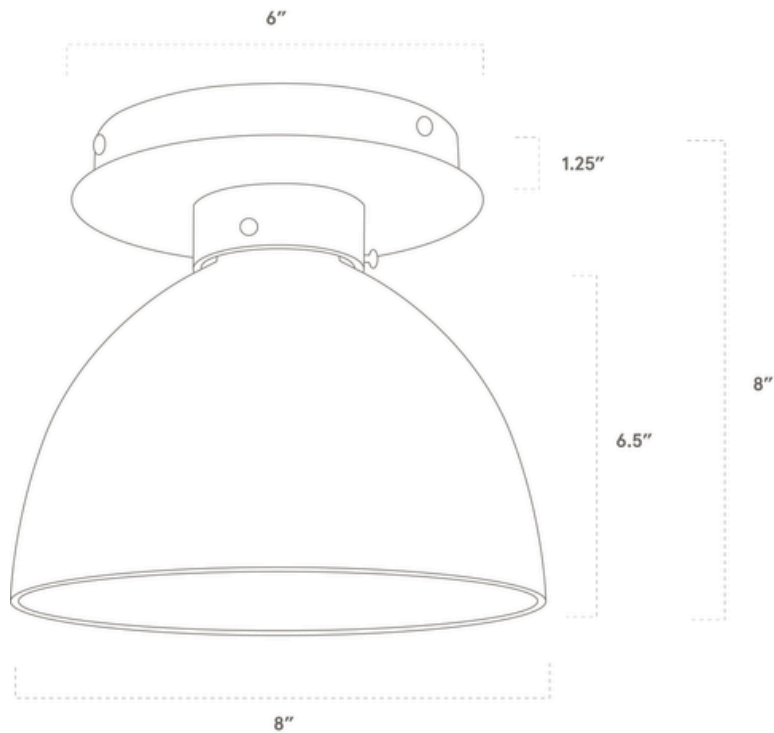

WORLEY'S

LIGHTING

Opal Flush Mount

SM-OPAL-020

OVERVIEW

This light features a classic, opal glass shade and a striking wooden canopy. The Opal's shade produces a luminous glow in any room.

Certifications	UL and cUL damp locations
Lamping	(1) E26, 60W, Bulb not included
Mounting	4", Universal
Lead Time	2-3 weeks
Dimensions	8" depth, 8" width, 8" height
As Shown	White Oak, Classic Brass

WORLEYSLIGHTING.COM
TRADE@WORLEYSLIGHTING.COM

DIMENSIONS

Overall	8" depth, 8" width, 8" height
Canopy	6" diameter, 1.25" depth
Shade	8" wide, 6.5" tall
Materials	Wood, brass or powder coated steel and aluminum, glass
Origin	Made in USA of U.S. and imported parts