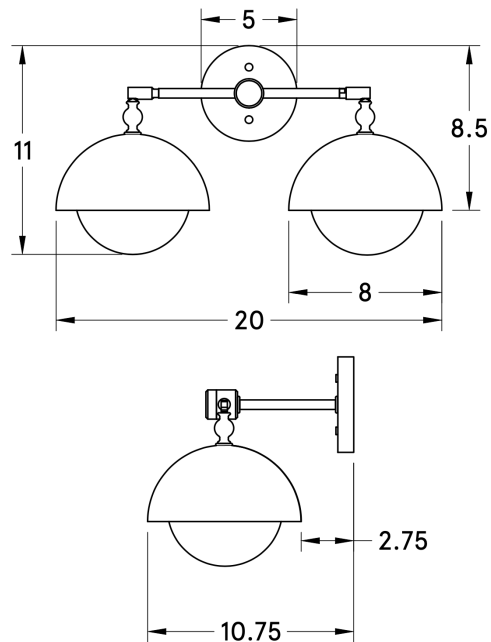

Certifications	UL and cUL damp locations
Lamping	(2) E26, 60W, Bulb not included
Mounting	4", Universal
Lead Time	2-3 weeks
Dimensions	10.75" depth, 20" width, 11" height
As Shown	Cornsilk Oak, Classic Brass Arms, Coated Bronze Shades

WORLEYSLIGHTING.COM
TRADE@WORLEYSLIGHTING.COM

DIMENSIONS

Overall	10.75" depth, 20" width, 11" height
Canopy	5" diameter, .75" depth
Shade	8" diameter
Materials	wood, brass or powder coated steel and aluminum, glass
Origin	Made in USA of U.S. and imported parts