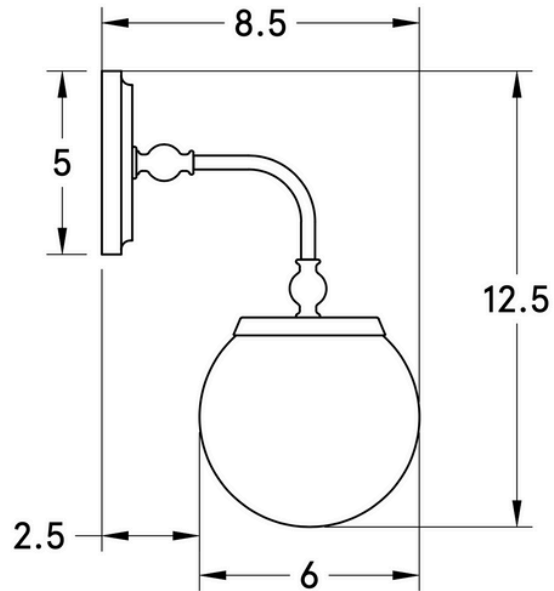

WORLEY'S

LIGHTING

Newel Globe Sconce

WS-NWGS-098

OVERVIEW

A charming wall lamp featuring a matte, opal glass globe to softly diffuse light. Its elegant profile makes it perfect for spaces ranging from traditional to modern.

| | |
|-----------------------|--------------------------------------|
| Certifications | UL and cUL damp locations |
| Lamping | (1) E26, 60W, Bulb not included |
| Mounting | 4", Universal |
| Lead Time | 2-3 weeks |
| Dimensions | 8.5" depth, 6" width, 12.5" height |
| As Shown | Walnut, Classic Brass, Frosted Glass |

WORLEYSLIGHTING.COM
TRADE@WORLEYSLIGHTING.COM

DIMENSIONS

| | |
|------------------|--|
| Overall | 8.5" depth, 6" width, 12.5" height |
| Canopy | 5" diameter, .75" depth |
| Shade | 6" diameter |
| Materials | wood, brass or powder coated steel and aluminum, glass |
| Origin | Made in USA of U.S. and imported parts |