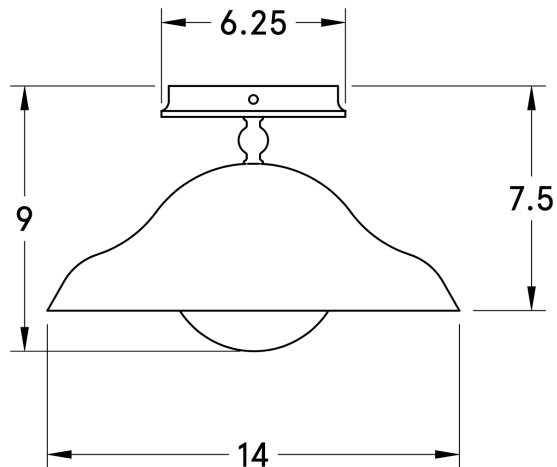

WORLEY'S

LIGHTING

Newel Flush Mount

SM-NL-033

OVERVIEW

An elegant flush mount with a striking profile, this light features a softly curving shade and other rounded details. The glass globe diffuses light for a gentle glow.

Certifications	UL and cUL damp locations
Lamping	(1) E26, 60W, Bulb not included
Mounting	4", Universal
Lead Time	2-3 weeks
Dimensions	14" depth, 14" width, 9" height
As Shown	Charcoal Oak, Coated Bronze, Satin White Shade

WORLEYSLIGHTING.COM
TRADE@WORLEYSLIGHTING.COM

DIMENSIONS

Overall	14" depth, 14" width, 9" height
Canopy	6.25" diameter 1" depth
Shade	14" diameter x 5" height
Glass Globe	6"
Materials	wood, brass or powder coated steel and aluminum, glass
Origin	Made in USA of U.S. and imported parts