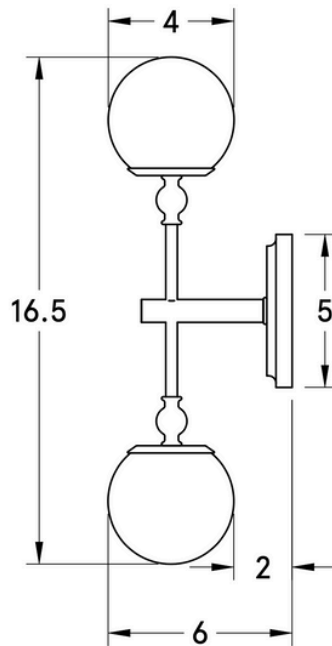

WORLEY'S

LIGHTING

Newel Double Sconce

OVERVIEW

A charming wall lamp featuring a duo of petite glass globes to softly diffuse light.

Its elegant profile makes it perfect for spaces ranging from traditional to modern.

Certifications	UL and cUL damp locations
Lamping	(2) E26, 550 Lumens, Bulbs included
Mounting	4", Universal
Lead Time	2-3 weeks
Dimensions	6" depth, 5" width, 16.5" height
As Shown	Chocolate Oak and Coated Bronze

WORLEYSLIGHTING.COM
TRADE@WORLEYSLIGHTING.COM

DIMENSIONS

Overall	6" depth, 5" width, 16.5" height
Canopy	5" diameter .75" depth
Shade	4" diameter
Clearance	2"
Materials	Wood, brass or powder coated steel and aluminum, glass
Origin	Made in USA of U.S. and imported parts