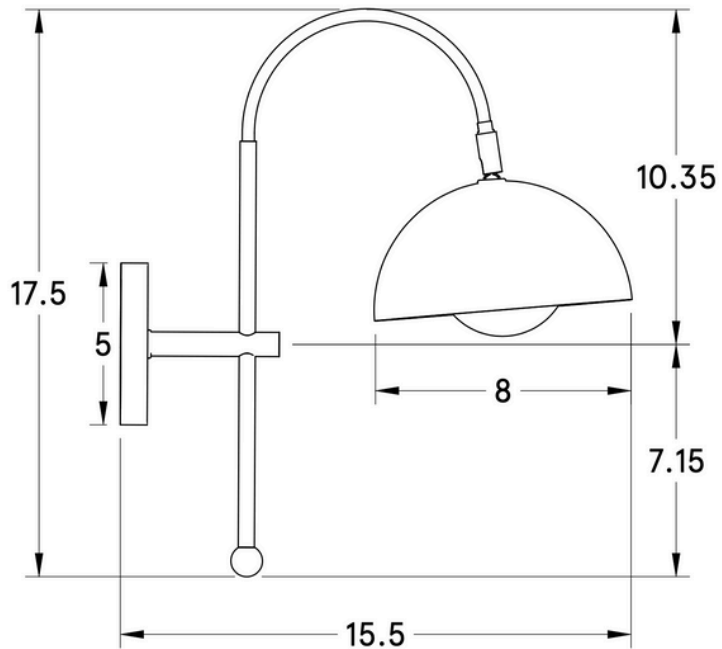

WORLEY'S

LIGHTING

Lure Sconce

WS-LURE-053

OVERVIEW

Certifications	UL and cUL damp locations
Lamping	(1) E26, 550 Lumens, <u>Bulb included</u>
Mounting	4", Universal
Lead Time	2-3 weeks
Dimensions	15.5" depth, 8" width, 17.5" height
As Shown	Cornsilk Oak, Coated Bronze

WORLEYSLIGHTING.COM
TRADE@WORLEYSLIGHTING.COM

DIMENSIONS

Overall	15.5" depth, 8" width, 17.5" height
Canopy	5" diameter .75" depth
Shade	8" diameter, glass globe 4" diameter
Materials	Wood, brass or powder coated steel and aluminum, glass
Origin	Made in USA of U.S. and imported parts