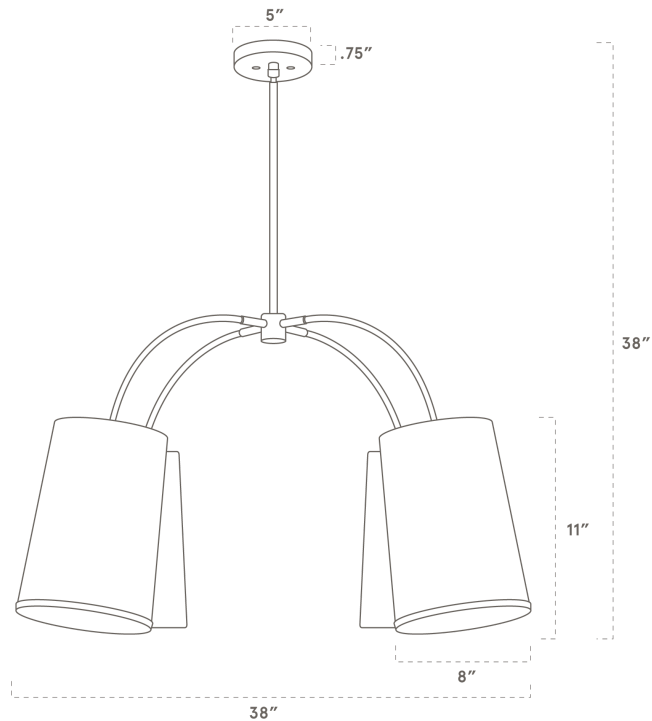

WORLEY'S

LIGHTING

Linville Chandelier

CH-LINV-014

OVERVIEW

This chandelier features 4 gracefully arcing arms, American made linen shades and our signature hardwood canopy. Named after a Carolinian waterfall, the Linville Chandelier is fittingly built to order in our studio in the Carolinas.

Certifications	UL and cUL damp locations
Lamping	(4) E26, 60W, Bulb not included
Mounting	4", Universal
Lead Time	2-3 weeks
Dimensions	38" depth, 38" width, 38" height
As Shown	Cornsilk Oak, Classic Brass, White Linen

WORLEYSLIGHTING.COM
TRADE@WORLEYSLIGHTING.COM

DIMENSIONS

Overall	38" depth, 38" width, 38" height
Canopy	5" diameter .75" depth
Shade	8" width, 11" height
Down Rod	16"
Materials	Wood, Brass or powder coated steel and aluminum, linen
Origin	Made in USA of U.S. and imported parts