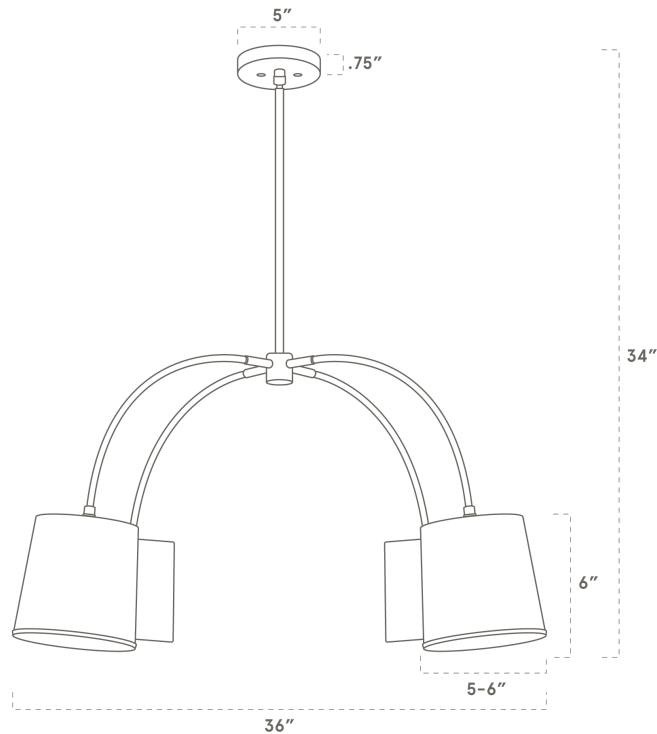

<b>Certifications</b>	UL and cUL damp locations
<b>Lamping</b>	(4) E26, 60W, Bulb not included
<b>Mounting</b>	4", Universal
<b>Lead Time</b>	2-3 weeks
<b>Dimensions</b>	36" depth, 36" width, 34" height
<b>As Shown</b>	Cornsilk Oak, Classic Brass, Black Linen

## DIMENSIONS

<b>Overall</b>	36" depth, 36" width, 34" height
<b>Canopy</b>	5" diameter .75" depth
<b>Shade</b>	5-6" diameter, 6" height
<b>Down Rod</b>	16"
<b>Materials</b>	Wood, Brass or powder coated steel and aluminum, linen
<b>Origin</b>	Made in USA of U.S. and imported parts