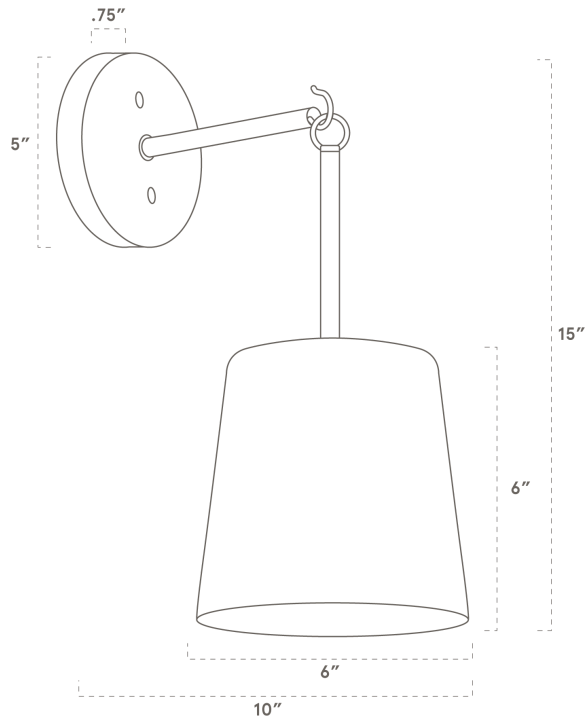

WORLEY'S

LIGHTING

Link Sconce with Linen Shade

WS-LKLS-051

OVERVIEW

A crisp linen shade, bench-made wooden canopy and traditional hook details combine to create a stylish wall sconce that reads well in any space.

Certifications	UL and cUL damp locations
Lamping	(1) E26, 60W, Bulb not included
Mounting	4", Universal
Lead Time	2-3 weeks
Dimensions	10" depth, 7" width, 15" height
As Shown	Black Ash, Classic Brass, Sage Linen

WORLEYSLIGHTING.COM
TRADE@WORLEYSLIGHTING.COM

DIMENSIONS

Overall	10" depth, 7" width, 15" height
Canopy	5" diameter .75" depth
Shade	6" diameter
Materials	Wood, brass or powder coated steel and aluminum, linen
Origin	Made in USA of U.S. and imported parts