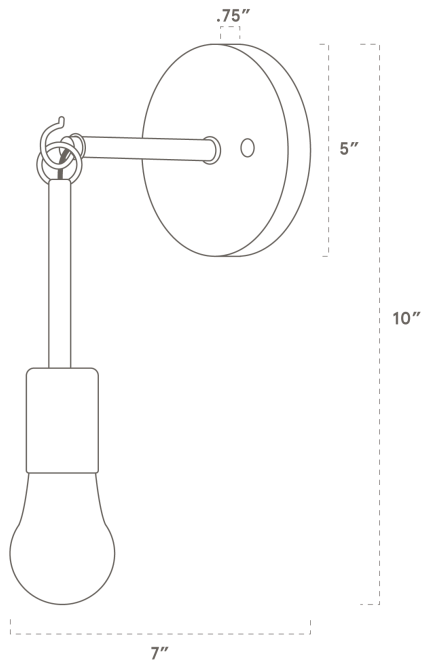

WORLEY'S

LIGHTING

Link Sconce with Exposed Bulb

WS-LKEB-049

OVERVIEW

A simple bulb cover, bench-made wooden canopy and traditional hook details combine to create a stylish wall sconce that reads well in any space.

Certifications	UL and cUL damp locations
Lamping	(1) E26, 60W, Bulb not included
Mounting	4", Universal
Lead Time	2-3 weeks
Dimensions	7" depth, 5" width, 10" height
As Shown	Bleached Ash, Flat Brass

WORLEYSLIGHTING.COM

TRADE@WORLEYSLIGHTING.COM

DIMENSIONS

Overall	7" depth, 5" width, 10" height
Canopy	5" diameter .75" depth
Materials	Wood, brass or powder coated steel and aluminum
Origin	Made in USA of U.S. and imported parts