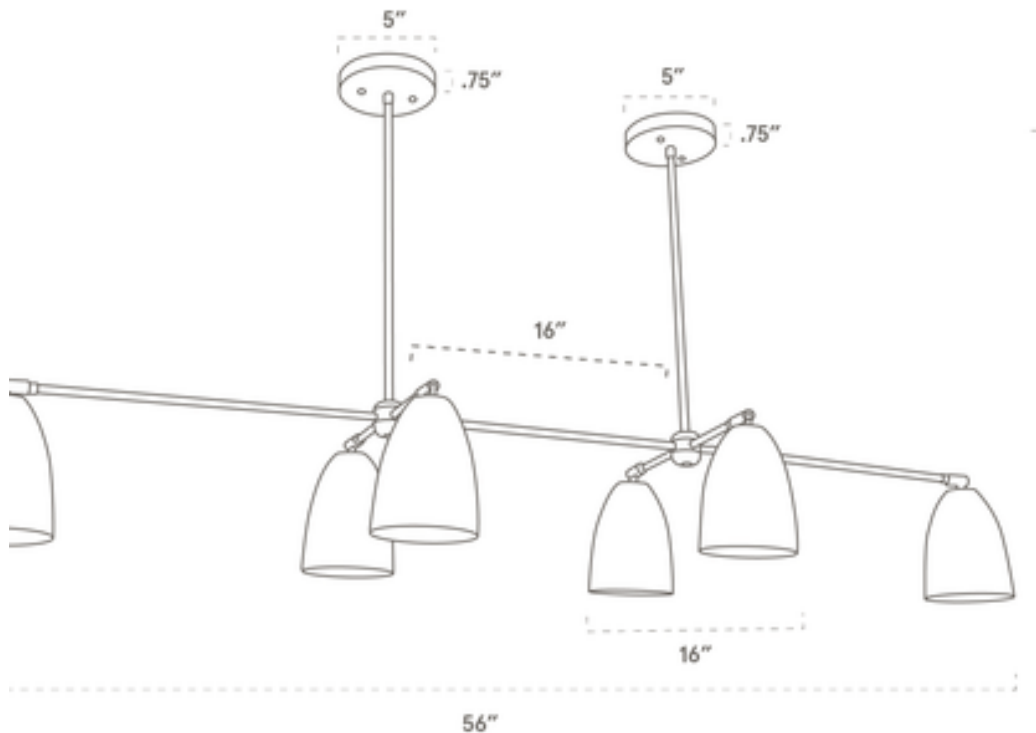

WORLEY'S

LIGHTING

Linear Cone Chandelier

CH-LICC-013

OVERVIEW

This striking chandelier features 6 spun metal shades and a wide linear profile. Its' shape makes it the perfect kitchen island or dining table light.

Certifications	UL and cUL damp locations
Lamping	(6) E26, 60W, Bulbs not included
Mounting	4", Universal
Lead Time	2-3 weeks
Dimensions	16" depth, 56" width, 24.5" height
As Shown	Walnut, Classic Brass and Matte Black Shades

WORLEYSLIGHTING.COM
TRADE@WORLEYSLIGHTING.COM

DIMENSIONS

Overall	16" depth, 56" width, 24.5" height (to lowest point)
Canopy	Measurement between canopies on center: 17"
Shade	14" diameter, 12" height
Materials	Wood, Brass or powder coated steel and aluminum
Origin	Made in USA of U.S. and imported parts