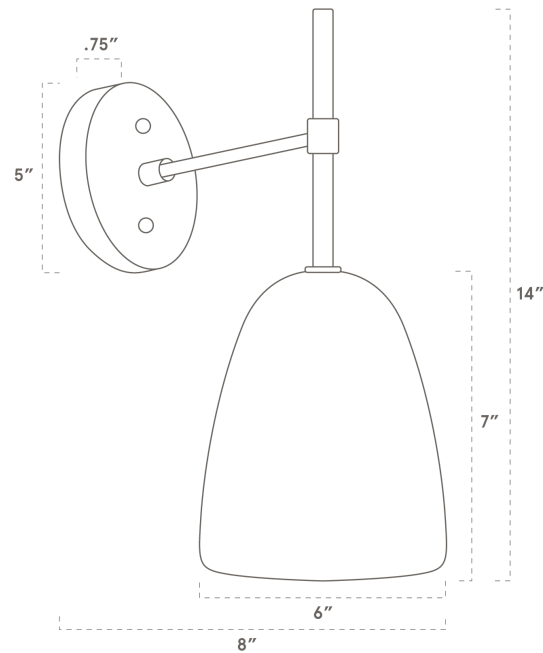

### OVERVIEW

An original wooden canopy and artisan-made porcelain shade combine to create this versatile wall sconce. Choose your wood, metal and porcelain finish to transform the overall look.

<b>Certifications</b>	UL and cUL damp locations
<b>Lamping</b>	(1) E26, 60W, Bulb not included
<b>Mounting</b>	4", Universal
<b>Lead Time</b>	2-3 weeks
<b>Dimensions</b>	8" depth, 6" width, 14" height
<b>Notes</b>	Our White Porcelain can vary in opaqueness. When the light is turned on some shades will glow with a warm pink/orange light.
<b>As Shown</b>	Black Ash, Matte Black and White Porcelain

## DIMENSIONS

<b>Overall</b>	8" depth, 6" width, 14" height
<b>Canopy</b>	5" diameter .75" depth
<b>Shade</b>	6" width, 7" height
<b>Materials</b>	Wood, brass or powder coated steel and aluminum, porcelain
<b>Origin</b>	Made in USA of U.S. and imported parts