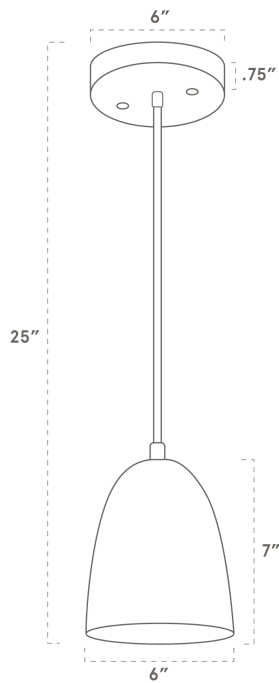

WORLEY'S

LIGHTING

Leyland Pendant

PL-LEYL-016

OVERVIEW

This pendant features a porcelain shade, modern metal accents and our signature hardwood canopy. Named after a local Carolinian tree, the Leyland's bold porcelain shade and canopy are fittingly made in the Carolinas.

Certifications	UL and cUL damp locations
Lamping	(1) E26, 60W, Bulb not included
Mounting	4", Universal
Lead Time	2-3 weeks
Dimensions	6" depth, 6" width, 25" height
Notes	Our White Porcelain can vary in opaqueness. When the light is turned on some shades will glow with a warm pink/orange light.
As Shown	Walnut, Matte Black and White Porcelain

WORLEYSLIGHTING.COM
TRADE@WORLEYSLIGHTING.COM

DIMENSIONS

Overall	6" depth, 6" width, 25" height
Canopy	6" diameter .75" depth
Shade	6" width, 7" height
Down Rod	16"
Materials	Wood, Brass or powder coated steel and aluminum, porcelain
Origin	Made in USA of U.S. and imported parts