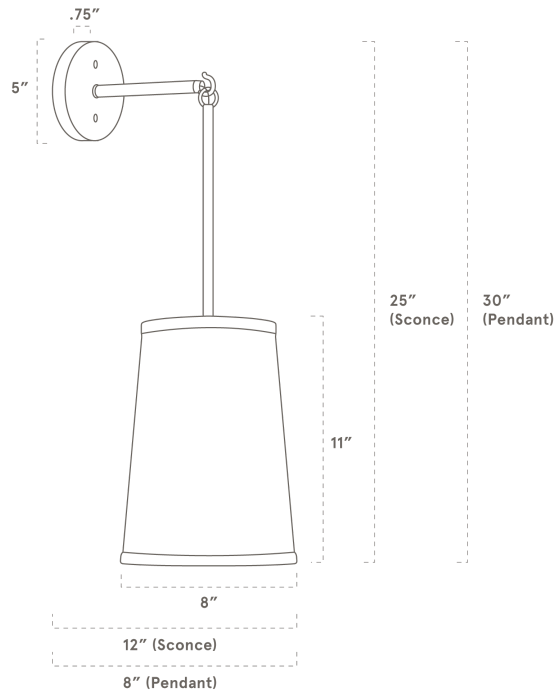

## Katie Sconce/Pendant

WS-KTPL-045

### OVERVIEW

The Katie Sconce features a long drop and streamlined silhouette making it a stylish addition to any space. Its' oversize linen shade produces bright yet soft, diffused light.

<b>Certifications</b>	UL and cUL damp locations
<b>Lamping</b>	(1) E26, 60W, Bulb not included
<b>Mounting</b>	4", Universal
<b>Lead Time</b>	2-3 weeks
<b>Dimensions</b>	12" depth, 8" width, 25" height (Sconce)
<b>As Shown</b>	Walnut, Classic Brass, Black Linen

## DIMENSIONS

<b>Overall</b>	(Pendant): 8" depth, 8" width, 30" height
<b>Canopy</b>	5" diameter .75" depth
<b>Shade</b>	8" diameter, 11" height
<b>Rotation</b>	Adjustable swivel at shades
<b>Materials</b>	Wood, brass or powder coated steel and aluminum, Linen
<b>Origin</b>	Made in USA of U.S. and imported parts