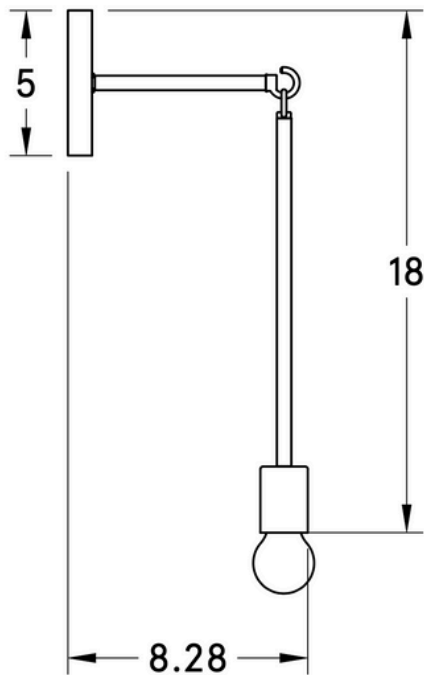

WORLEY'S

LIGHTING

Katie Sconce with Exposed Bulb

WS-KTEB-044

OVERVIEW

The Katie Sconce features a long drop and streamlined silhouette making it a stylish addition to any space.

Certifications	UL and cUL damp locations
Lamping	(1) E26, 60W, Bulb not included
Mounting	4", Universal
Lead Time	2-3 weeks
Dimensions	8.28" depth, 5" width, 18" height
As Shown	Cotton White Oak, Matte Black

WORLEYSLIGHTING.COM
TRADE@WORLEYSLIGHTING.COM

DIMENSIONS

Overall	8.28" depth, 5" width, 18" height
Canopy	5" diameter .75" depth
Materials	Wood, brass or powder coated steel and aluminum
Origin	Made in USA of U.S. and imported parts